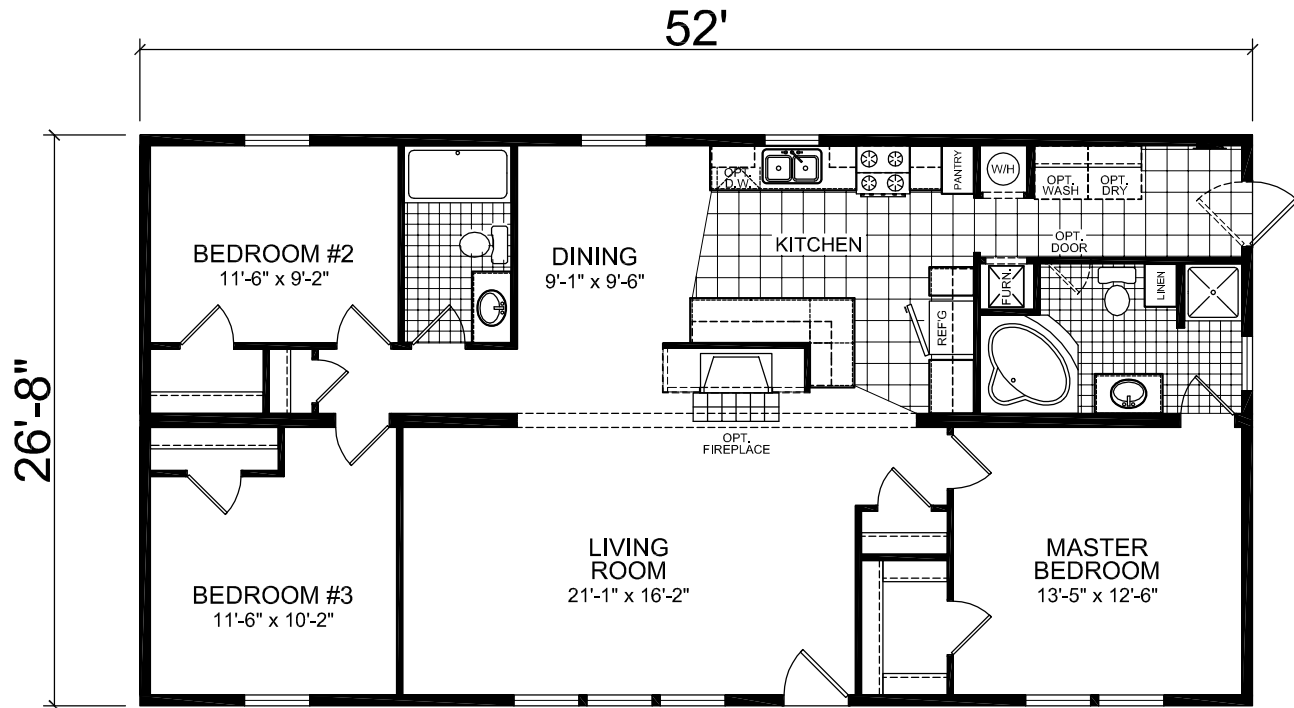

OPT. STAIRWELL

MODEL 104

3 BEDROOM, 2 BATH
 NOMINAL SIZE: 28' x 56'
 ACTUAL SIZE: 26'-8" x 52'-0"
 TOTAL AREA: 1387 SQ. FT.