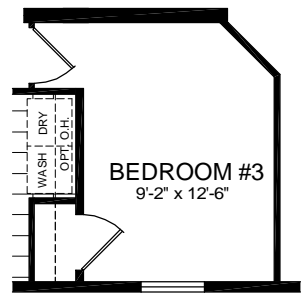

60'

26'-8"

MODEL 212

2 BEDROOM WITH PORCH 28' x 64'
ACTUAL DIMENSIONS 26'-8" x 60'-0"
TOTAL AREA = 1600 SQ. FT

OPT. 3RD BEDROOM

OPT. BASEMENT ENTRY