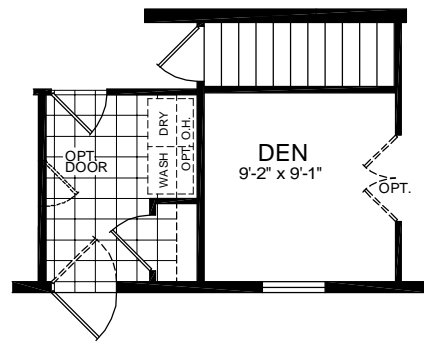

60'

26'-8"

MODEL 212

2 BEDROOM WITH PORCH 28' x 64'
ACTUAL DIMENSIONS 26'-8" x 60'-0"
TOTAL AREA = 1600 SQ. FT

OPT. 3RD BEDROOM

OPT. BASEMENT ENTRY