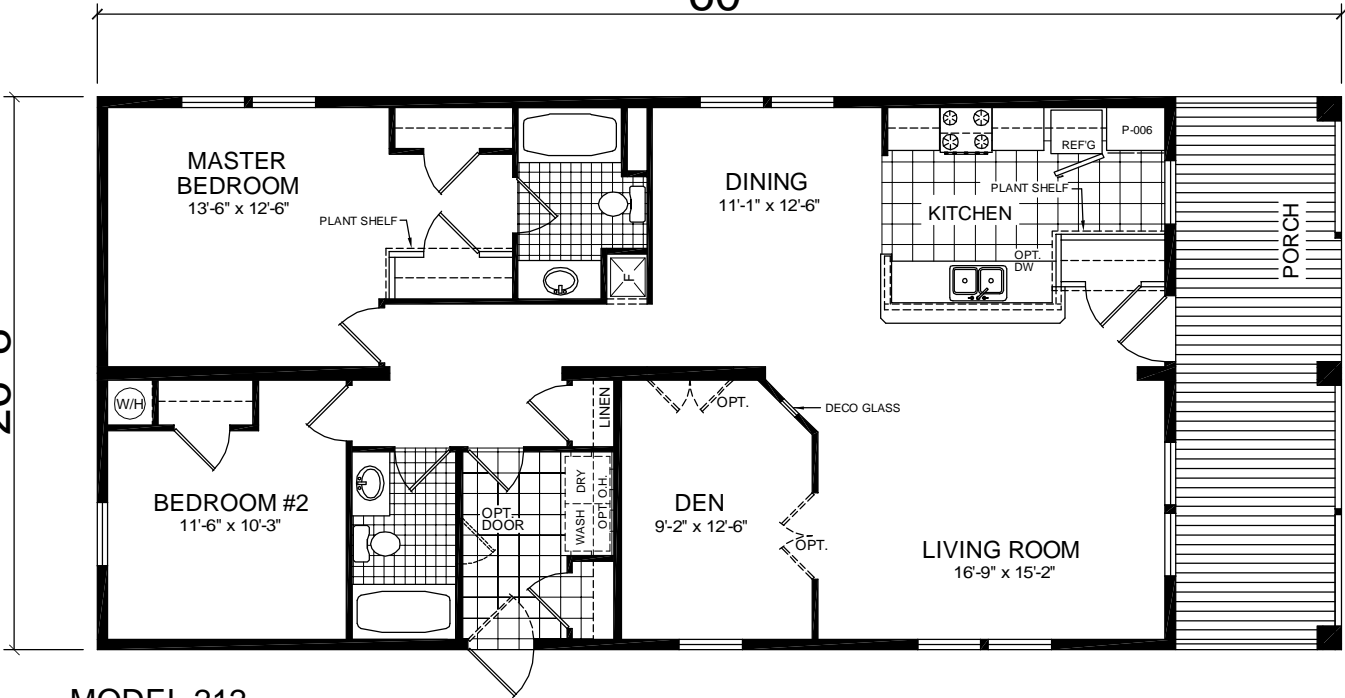

60'

26'-8"

MODEL 212

2 BEDROOM WITH PORCH 28' x 64'
ACTUAL DIMENSIONS 26'-8" x 60'-0"
TOTAL AREA = 1600 SQ. FT

OPT. 3RD BEDROOM

OPT. BASEMENT ENTRY