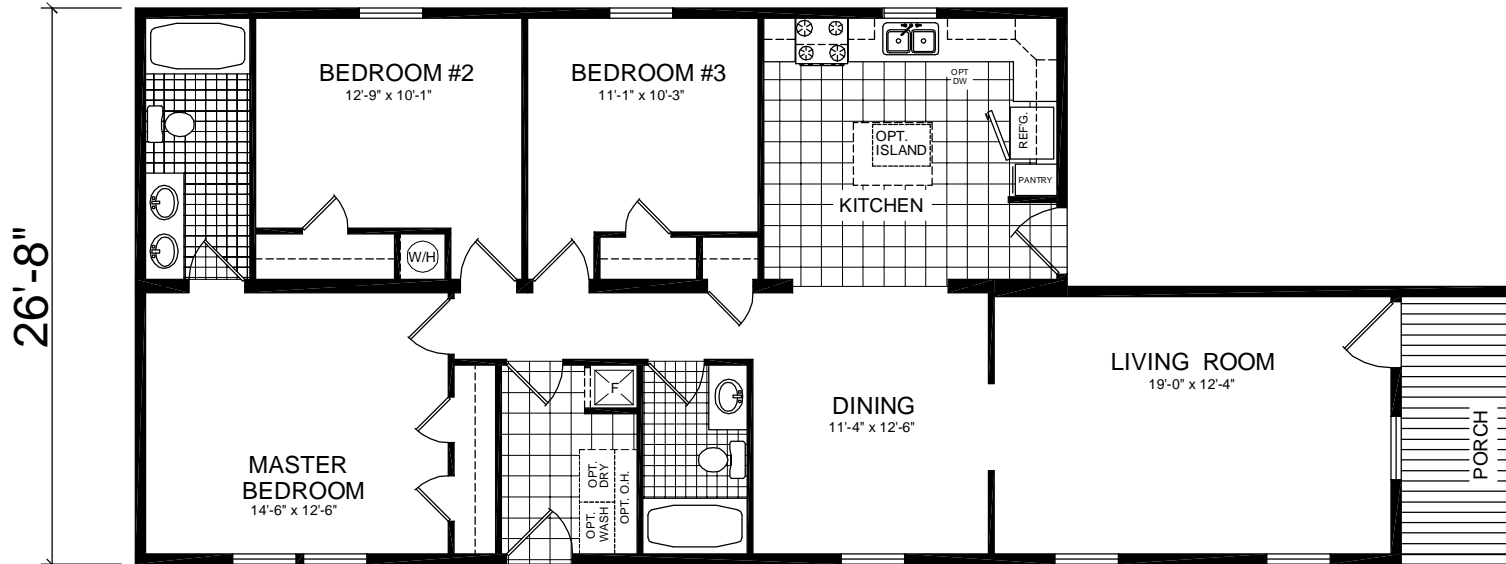

OPT. MASTER BATH

66'

44'-8"

21'-4"

**MODEL 216**

3 BEDROOM

ACTUAL DIMENSIONS 26'-8" x 66'-0"

TOTAL AREA = 1475 SQ. FT