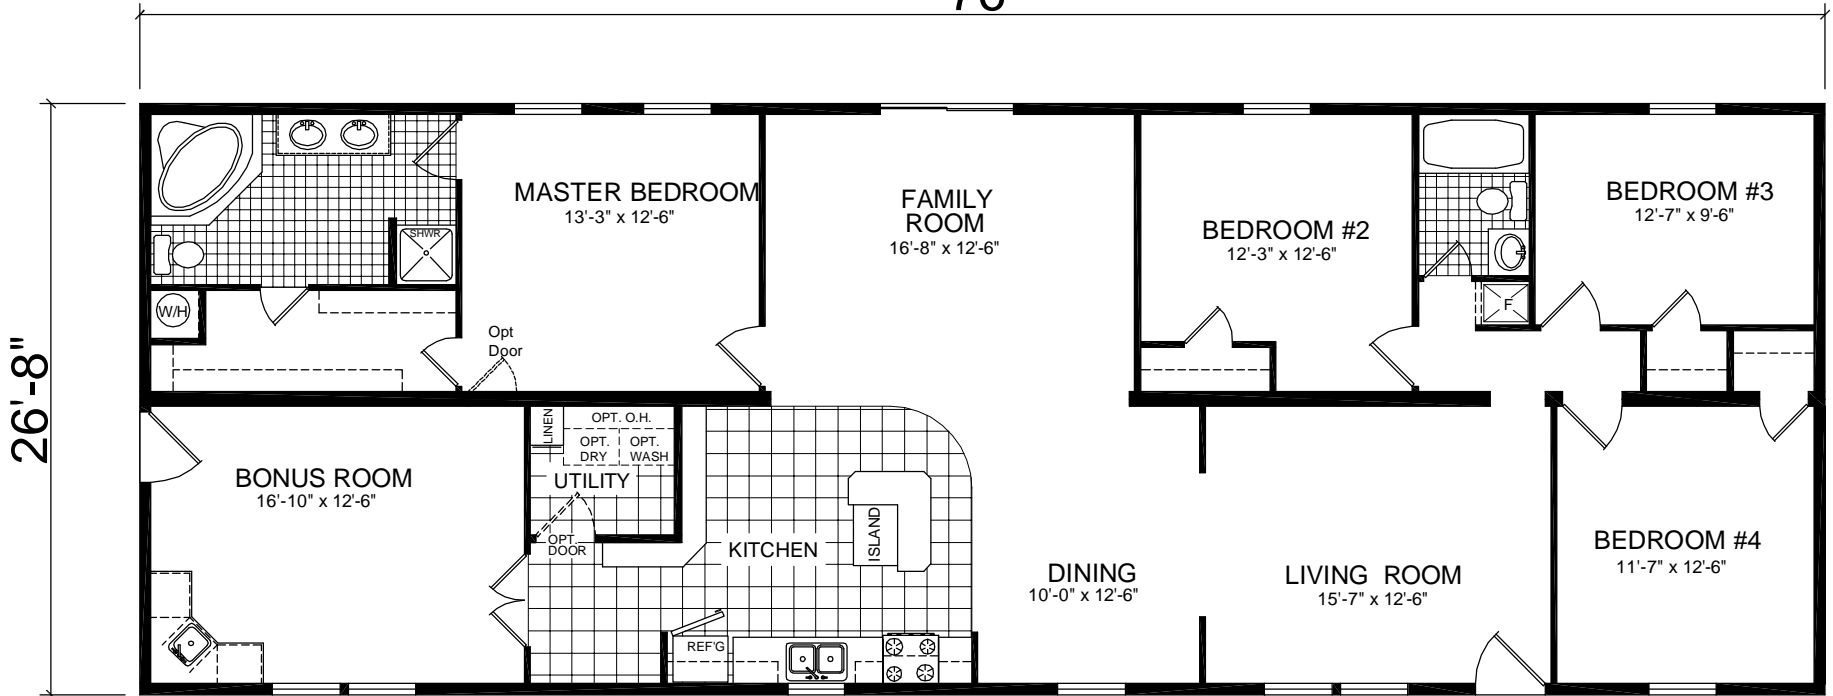

OPT. 5th BEDROOM WITH BATH

OPT. STAIRWELL

76'

**MODEL 350**

4 BEDROOM 28' x 80'

ACTUAL DIMENSIONS 26'-8" x 76'-0"

TOTAL AREA = 2027 SQ. FT