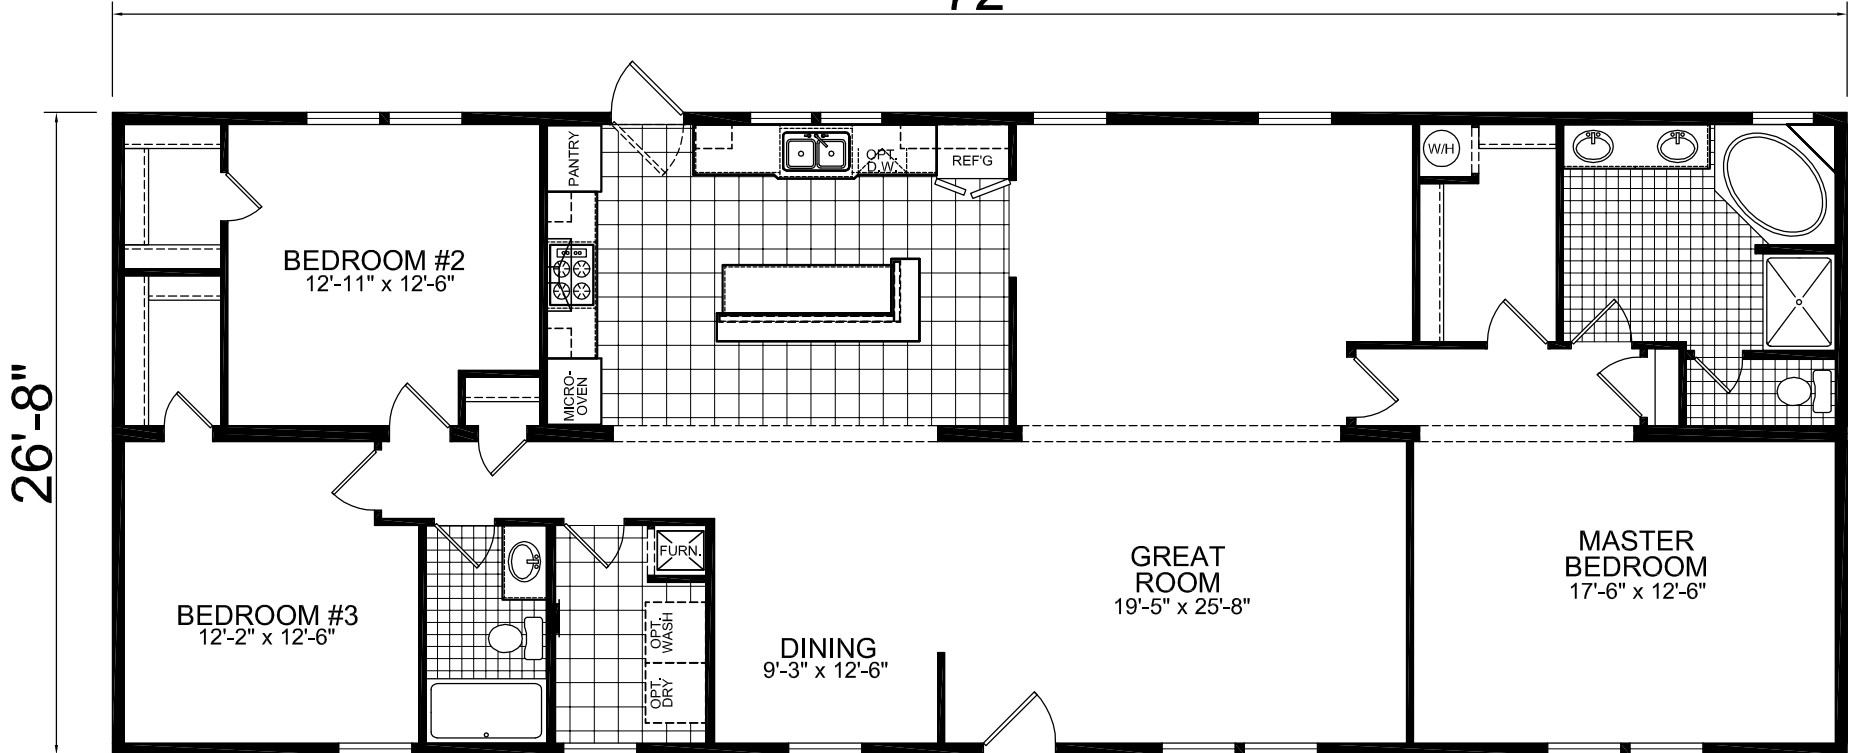

OPT. BASEMENT ENTRY

72'

MODEL 415

3 BEDROOM, 2 BATH

TOTAL AREA: 1920 SQ. FT.