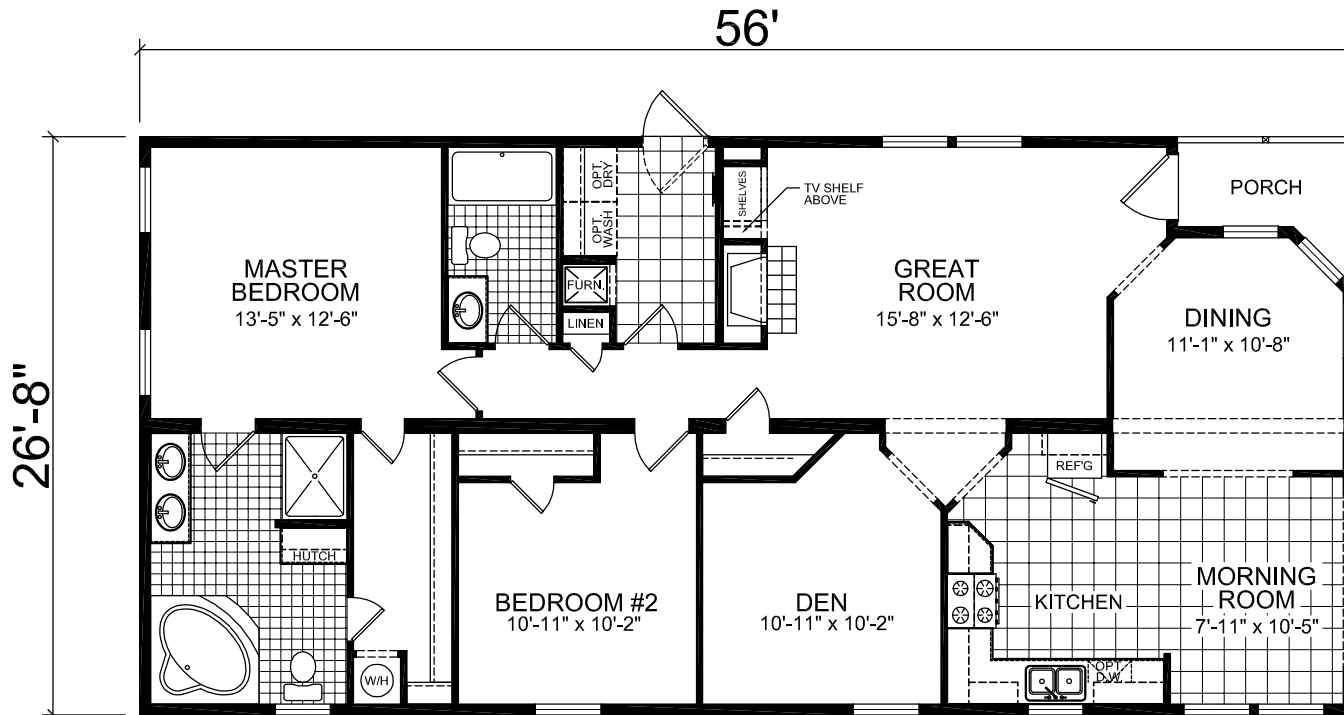

OPT. BEDROOM #3

OPT. STAIRWELL

MODEL 420

2 BEDROOM, 2 BATH
 NOMINAL SIZE: 28' x 60'
 ACTUAL SIZE: 26'-8" x 56'-0"
 TOTAL AREA: 1493 SQ. FT.