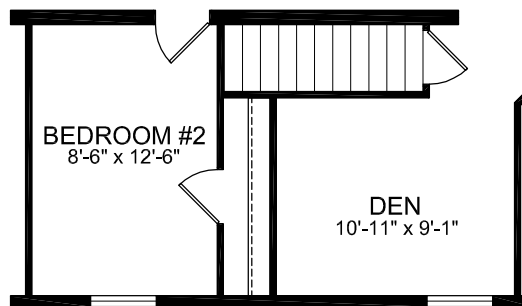

OPT. BEDROOM #3

OPT. STAIRWELL

MODEL 420

2 BEDROOM, 2 BATH
 NOMINAL SIZE: 28' x 60'
 ACTUAL SIZE: 26'-8" x 56'-0"
 TOTAL AREA: 1493 SQ. FT.