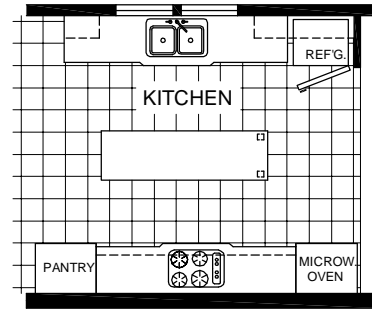

OPT. STAIRWELL

OPT. 1/2 BATH

OPT. HEARTH KITCHEN

66'

**MODEL 530**

3 BEDROOM 28' x 70'  
 ACTUAL DIMENSIONS 26'-8" x 66'-0"  
 TOTAL AREA = 1760 SQ. FT