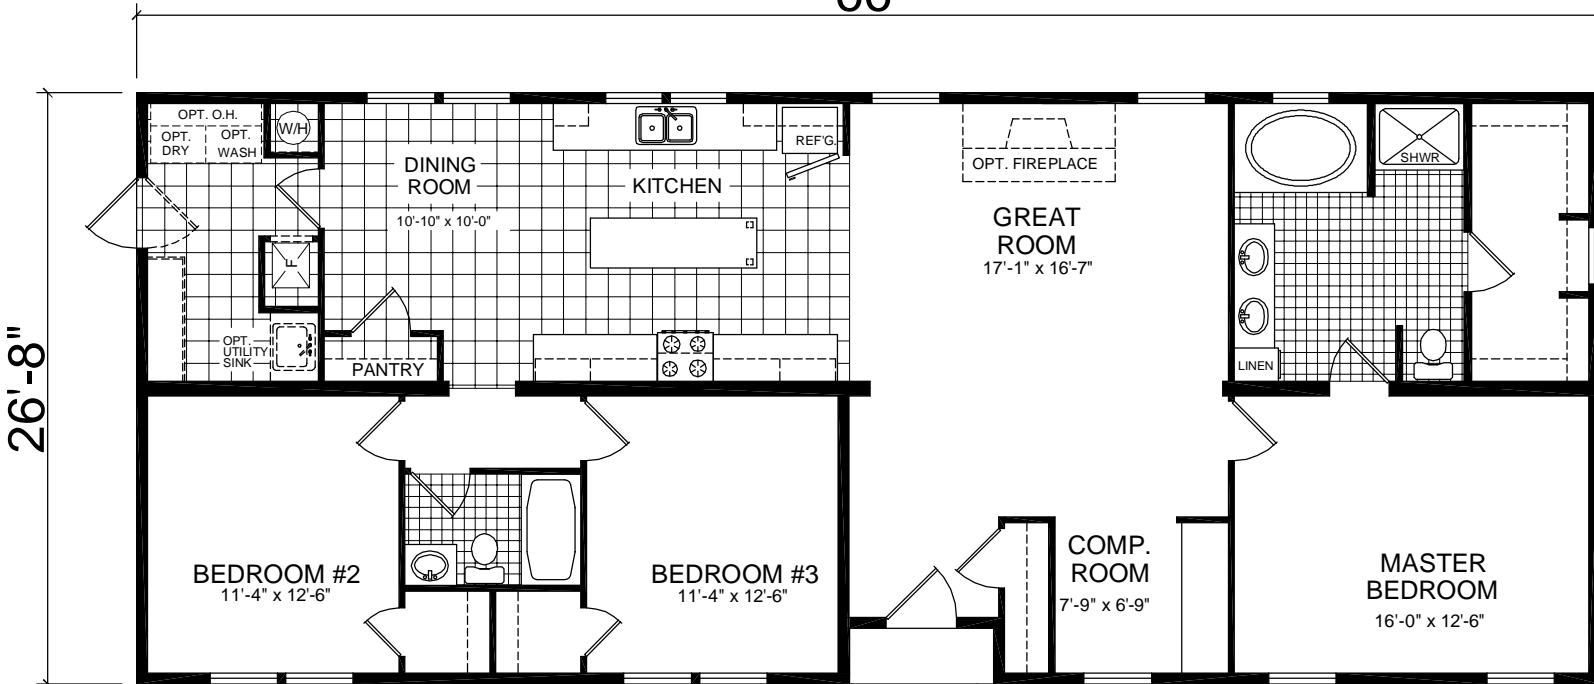

OPT. STAIRWELL

OPT. 1/2 BATH

OPT. HEARTH KITCHEN

66'

**MODEL 530**

3 BEDROOM 28' x 70'  
 ACTUAL DIMENSIONS 26'-8" x 66'-0"  
 TOTAL AREA = 1760 SQ. FT