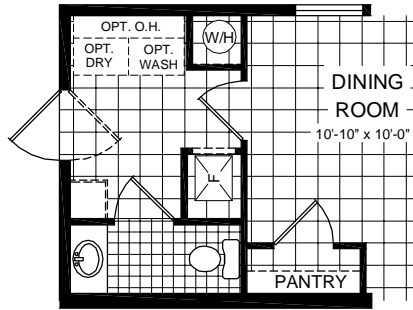

OPT. STAIRWELL

OPT. 1/2 BATH

OPT. HEARTH KITCHEN

66'

**MODEL 530**

3 BEDROOM 28' x 70'  
 ACTUAL DIMENSIONS 26'-8" x 66'-0"  
 TOTAL AREA = 1760 SQ. FT