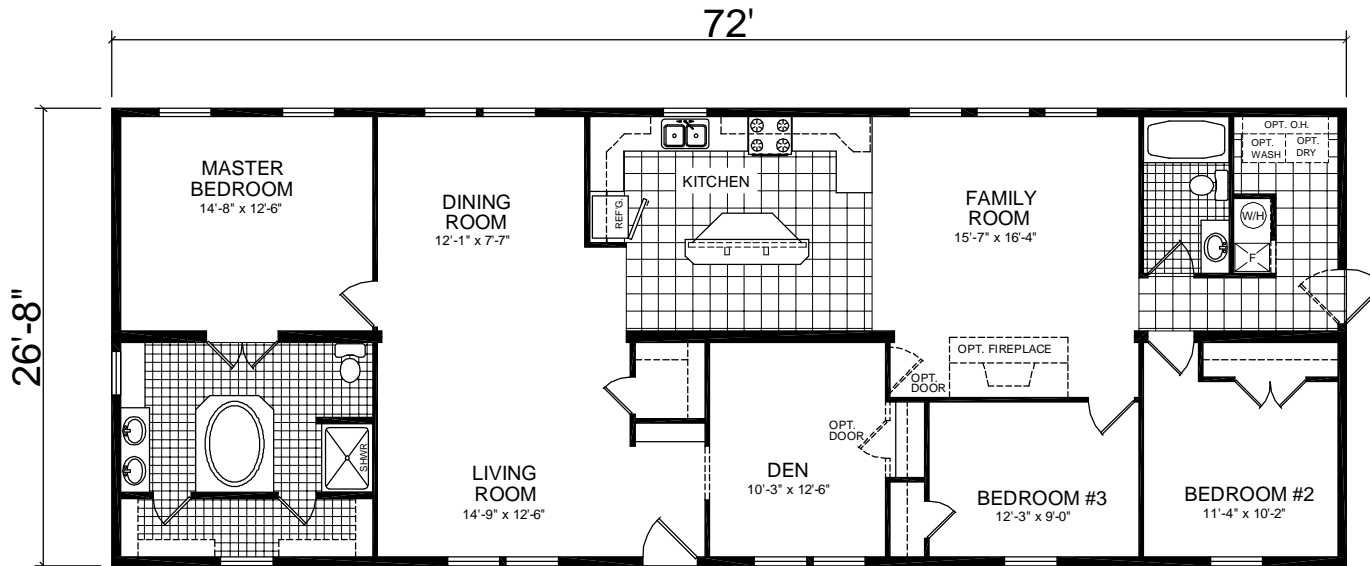

OPT. ATTIC ENTRY

OPT. M. BATH

OPT. STAIRWELL

MODEL 533

3 BEDROOM 28' x 76'
 ACTUAL DIMENSIONS 26'-8" x 72'-0"
 TOTAL AREA = 1920 SQ. FT