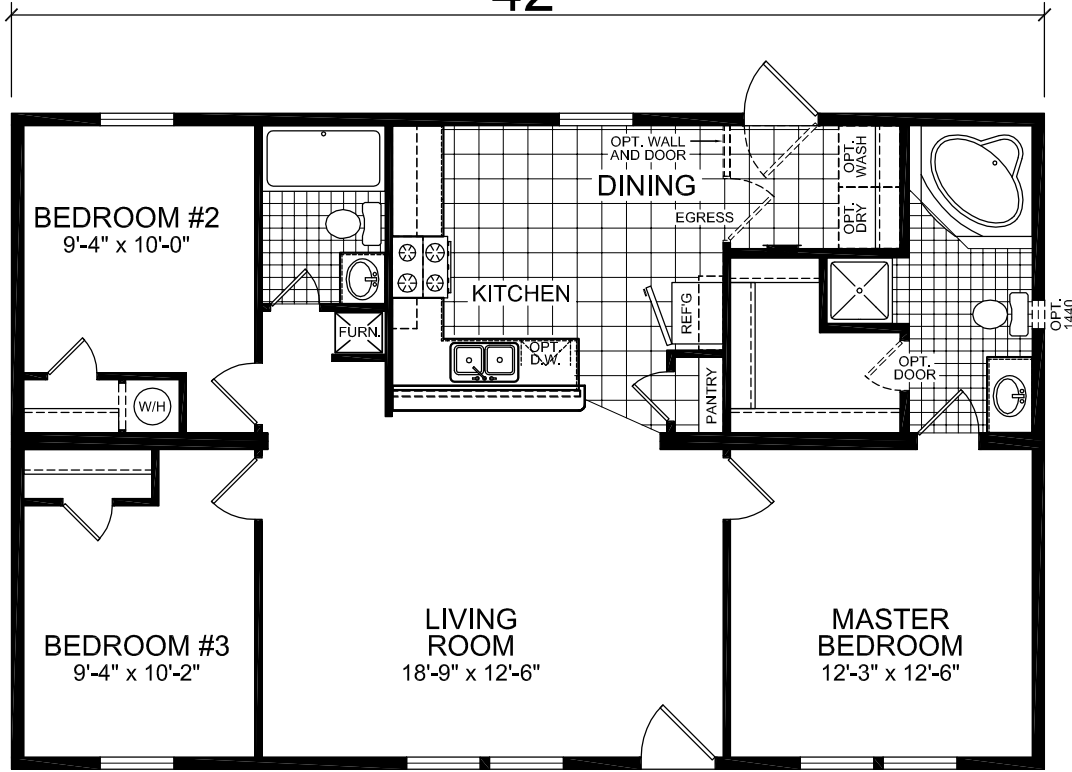

OPT. TRIPLE WINDOWS  
IN DINING ROOM

42'

26'-8"

OPT. STAIRWELL

**MODEL 602**  
 3 BEDROOM, 2 BATH  
 NOMINAL SIZE: 28' x 46'  
 ACTUAL SIZE: 26'-8" x 42'-0"  
 TOTAL AREA: 1120 SQ. FT.