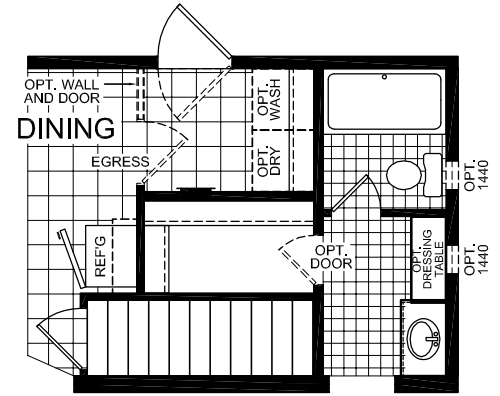

OPT. TRIPLE WINDOWS  
IN DINING ROOM

42'

26'-8"

OPT. STAIRWELL

**MODEL 602**  
 3 BEDROOM, 2 BATH  
 NOMINAL SIZE: 28' x 46'  
 ACTUAL SIZE: 26'-8" x 42'-0"  
 TOTAL AREA: 1120 SQ. FT.