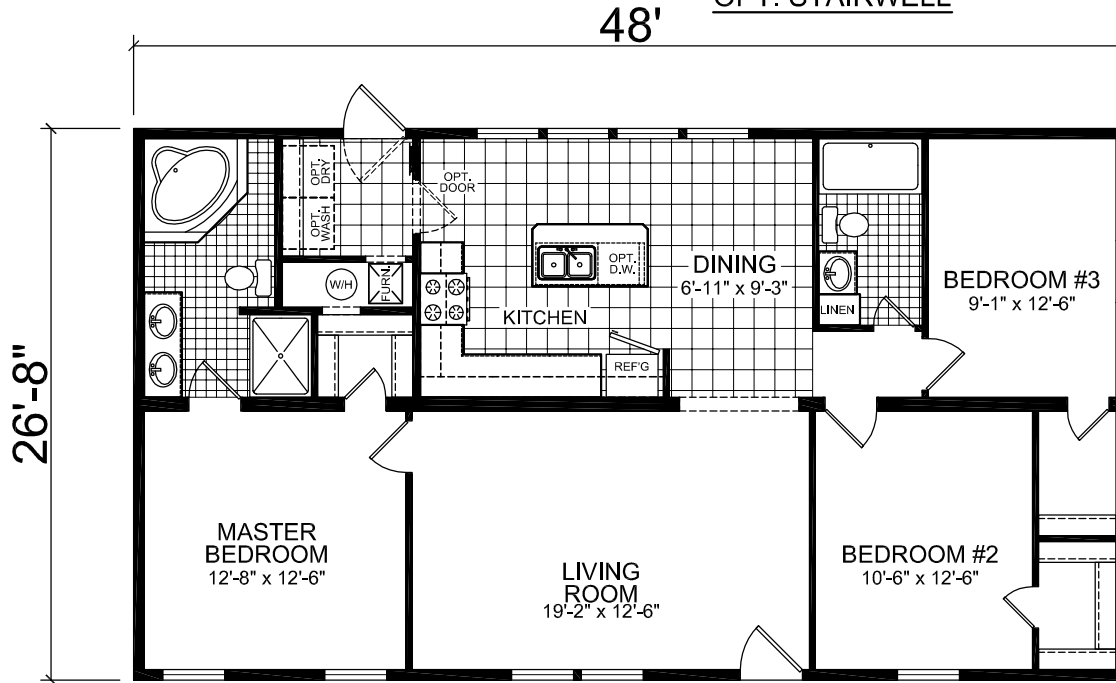

OPT. M. BATH

OPT. STAIRWELL

MODEL 606

3 BEDROOM, 2 BATH
 NOMINAL SIZE: 28' x 52'
 ACTUAL SIZE: 26'-8" x 48'-0"
 TOTAL AREA: 1280 SQ. FT.