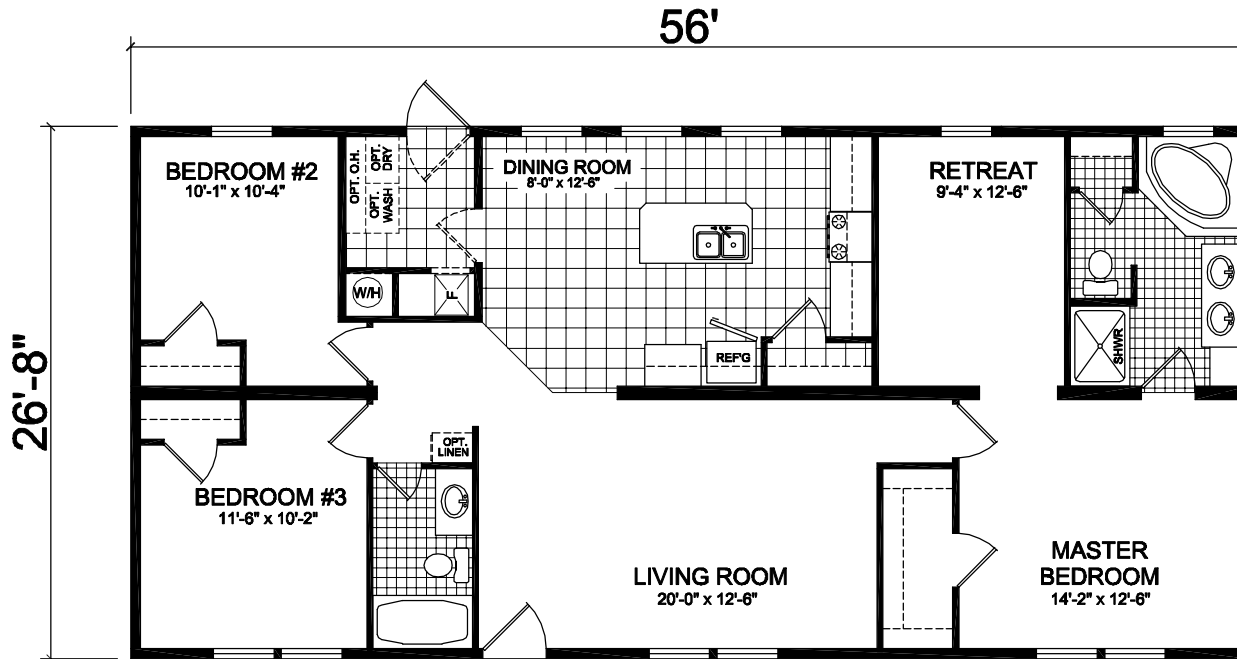

OPT. BEDROOM #4

OPT. ULTIMATE KITCHEN

OPT. SUITE RETREAT

**MODEL 607**

3 BEDROOM 28' x 60'  
ACTUAL DIMENSIONS 26'-8" x 56'-0"  
TOTAL AREA = 1493 SQ. FT

OPT. STAIRWELL