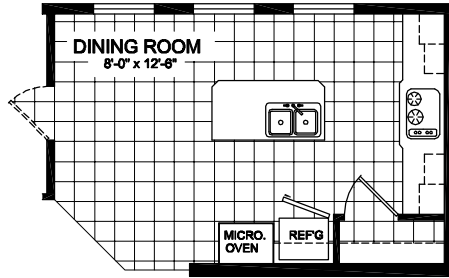

OPT. BEDROOM #4

OPT. ULTIMATE KITCHEN

OPT. SUITE RETREAT

**MODEL 607**

3 BEDROOM 28' x 60'  
ACTUAL DIMENSIONS 26'-8" x 56'-0"  
TOTAL AREA = 1493 SQ. FT

OPT. STAIRWELL