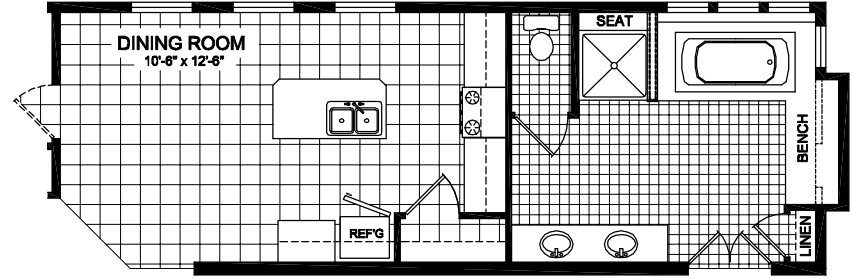

OPT. BEDROOM #4

OPT. ULTIMATE KITCHEN

OPT. SUITE RETREAT

**MODEL 607**

3 BEDROOM 28' x 60'  
ACTUAL DIMENSIONS 26'-8" x 56'-0"  
TOTAL AREA = 1493 SQ. FT

OPT. STAIRWELL