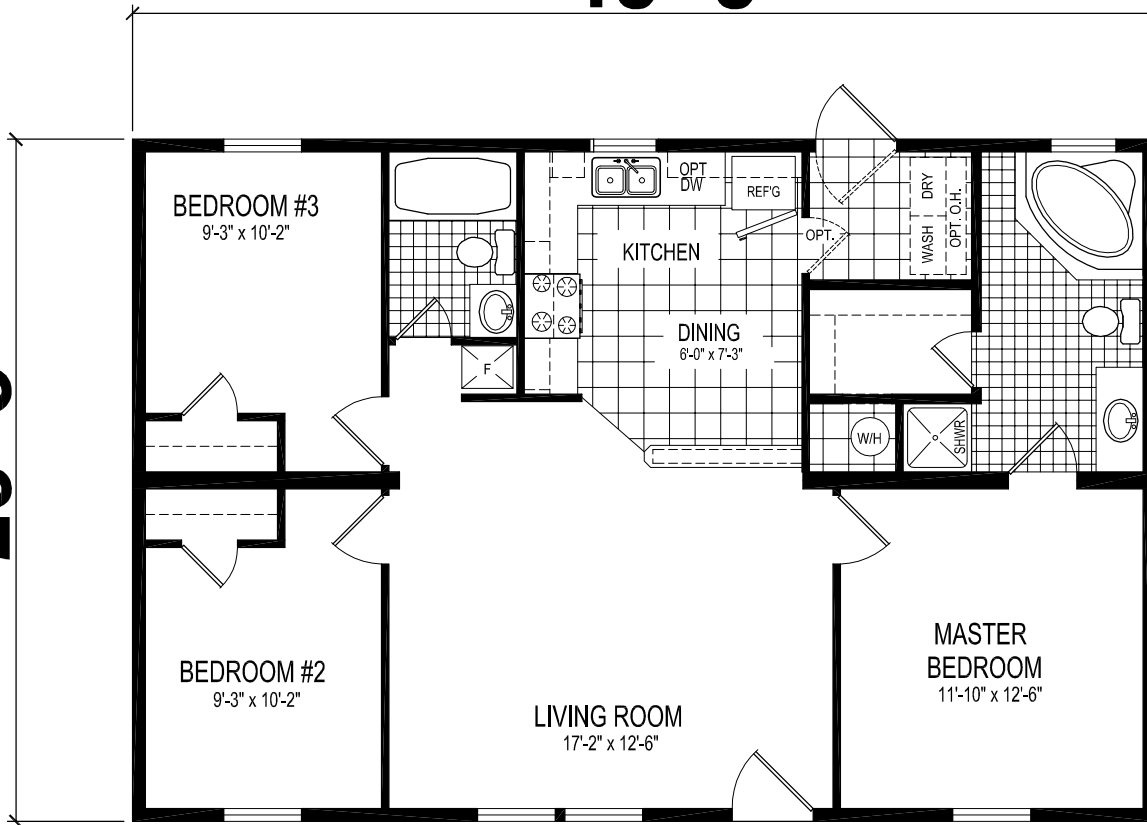

40'-0"

26'-8"

OPT. BASEMENT ENTRY

MODEL 612

3 BEDROOM

ACTUAL DIMENSIONS 26'-8" x 40'-0"

TOTAL AREA = 1067 SQ. FT