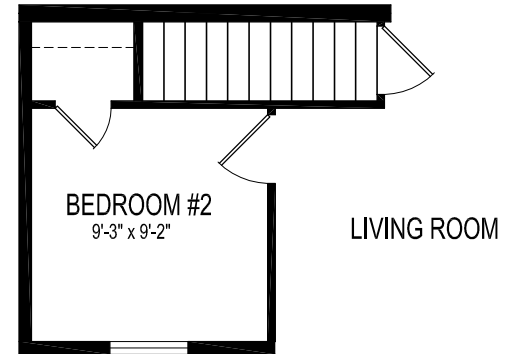

40'-0"

26'-8"

OPT. BASEMENT ENTRY

MODEL 612

3 BEDROOM

ACTUAL DIMENSIONS 26'-8" x 40'-0"

TOTAL AREA = 1067 SQ. FT