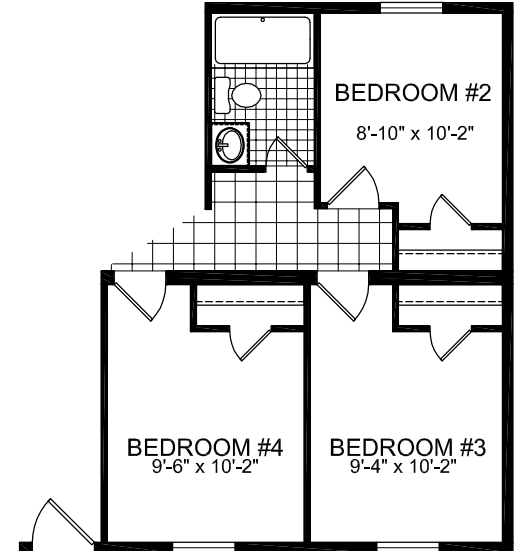

OPT. BSMT

OPT. KITCHEN ISLAND

OPT. BEDROOM #4

**MODEL 616**

3 BEDROOM, 2 BATH  
 NOMINAL SIZE: 28' x 54'  
 ACTUAL SIZE: 26'-8" x 50'-0"  
 TOTAL AREA: 1333 SQ. FT.