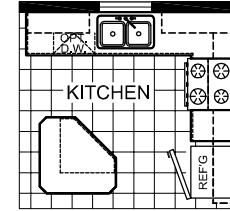

OPT. BSMT

OPT. KITCHEN ISLAND

OPT. BEDROOM #4

**MODEL 616**

3 BEDROOM, 2 BATH  
 NOMINAL SIZE: 28' x 54'  
 ACTUAL SIZE: 26'-8" x 50'-0"  
 TOTAL AREA: 1333 SQ. FT.