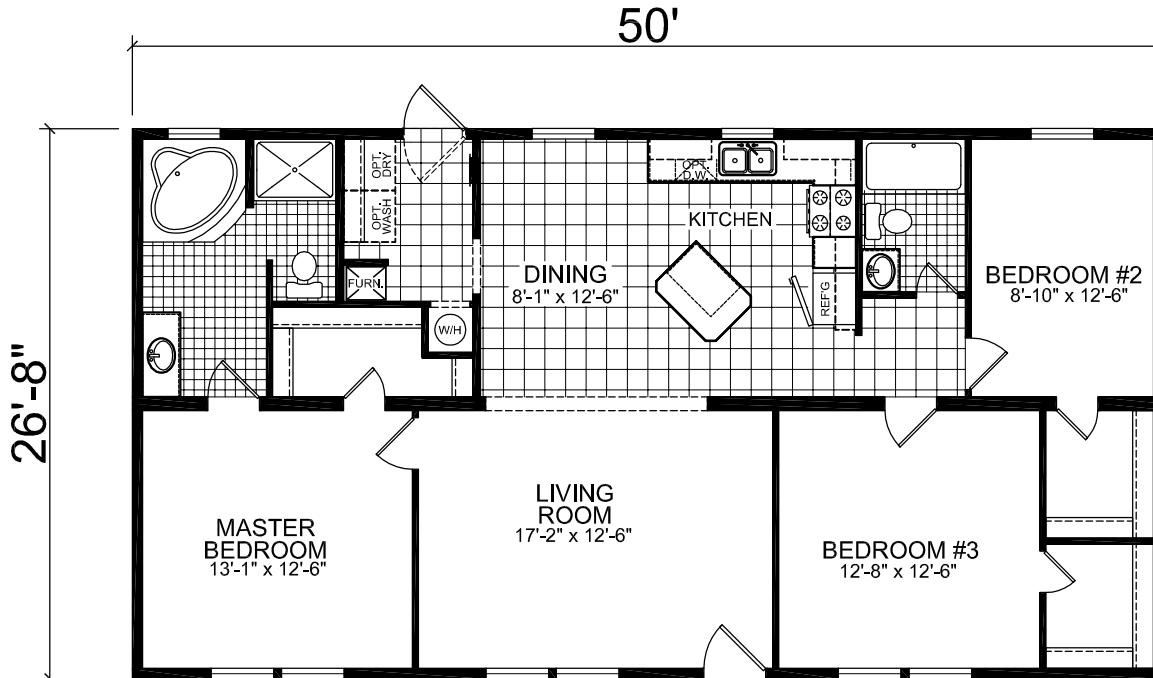

OPT. BSMT

OPT. KITCHEN ISLAND

OPT. BEDROOM #4

**MODEL 616**

3 BEDROOM, 2 BATH  
 NOMINAL SIZE: 28' x 54'  
 ACTUAL SIZE: 26'-8" x 50'-0"  
 TOTAL AREA: 1333 SQ. FT.