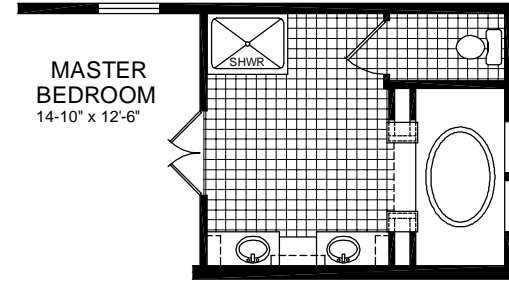

OPT. ULTIMATE KITCHEN

OPT. HEARTH KITCHEN

OPT. M. BATH

**MODEL 617**

3 BEDROOM 28' x 64'  
ACTUAL DIMENSIONS 26'-8" x 60'-0"  
TOTAL AREA = 1600 SQ. FT

OPT. STAIRWELL