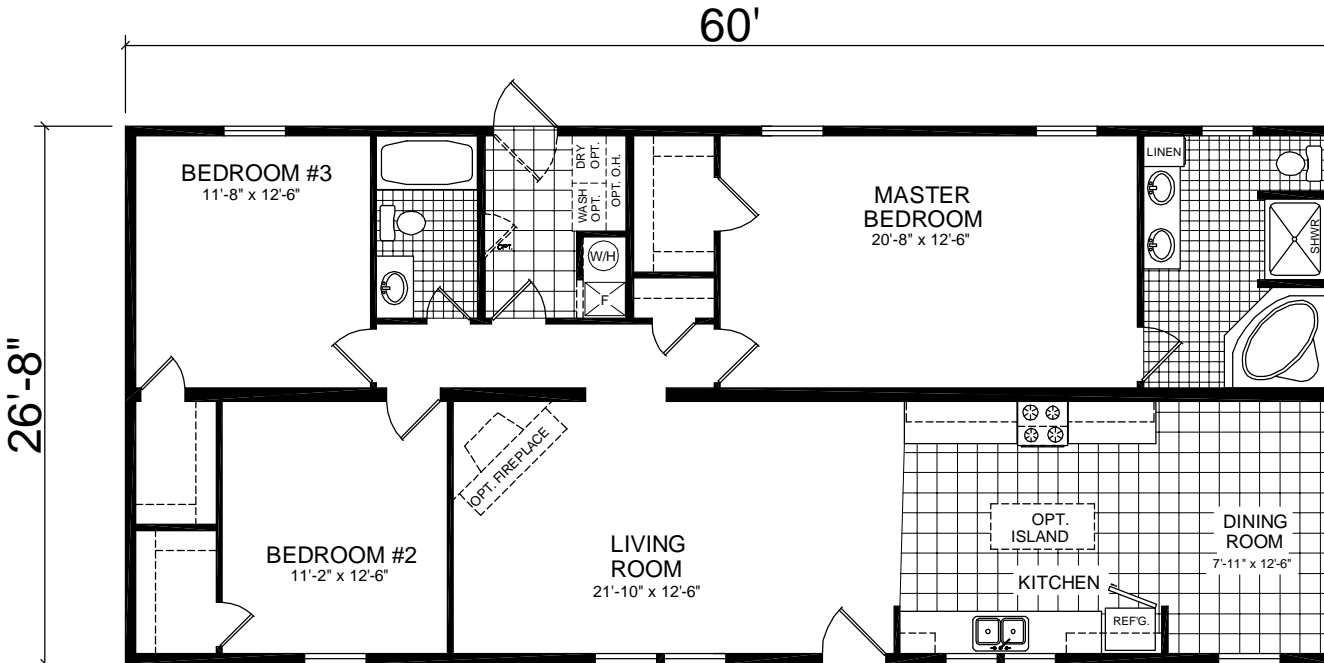

OPT. ULTIMATE KITCHEN

OPT. HEARTH KITCHEN

OPT. M. BATH

**MODEL 617**

3 BEDROOM 28' x 64'  
ACTUAL DIMENSIONS 26'-8" x 60'-0"  
TOTAL AREA = 1600 SQ. FT

OPT. STAIRWELL