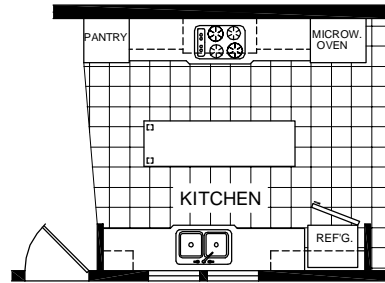

OPT. ULTIMATE KITCHEN

OPT. HEARTH KITCHEN

OPT. M. BATH

**MODEL 617**

3 BEDROOM 28' x 64'  
ACTUAL DIMENSIONS 26'-8" x 60'-0"  
TOTAL AREA = 1600 SQ. FT

OPT. STAIRWELL