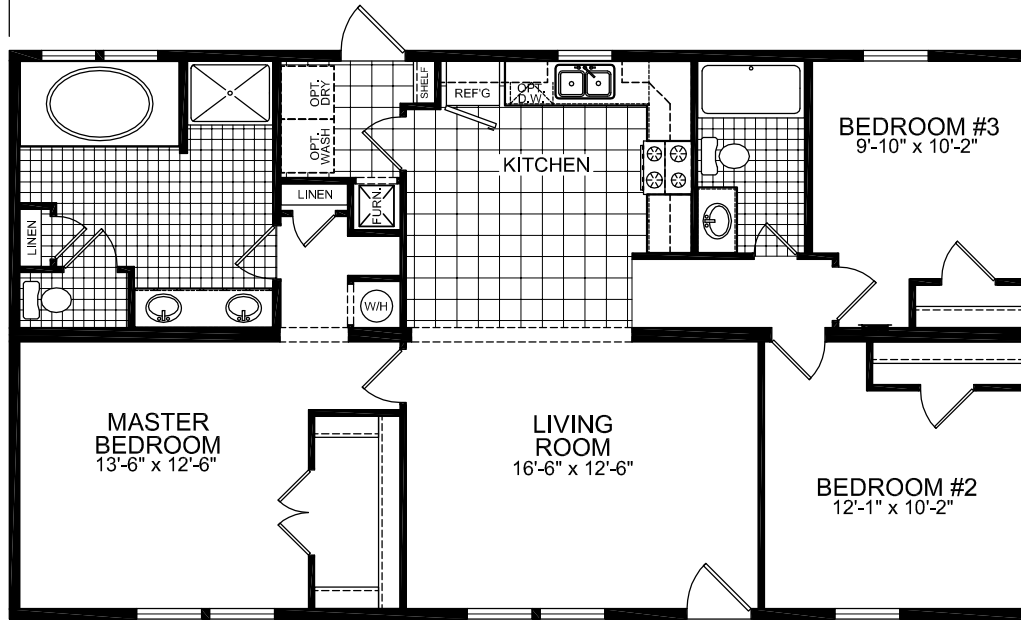

OPT. STAIRWELL

OPT. SUITE RETREAT

48'

26'-8"

MODEL 623

3 BEDROOM, 2 BATH
 NOMINAL SIZE: 28' x 52'
 ACTUAL SIZE: 26'-8" x 48'-0"
 TOTAL AREA: 1280 SQ. FT.