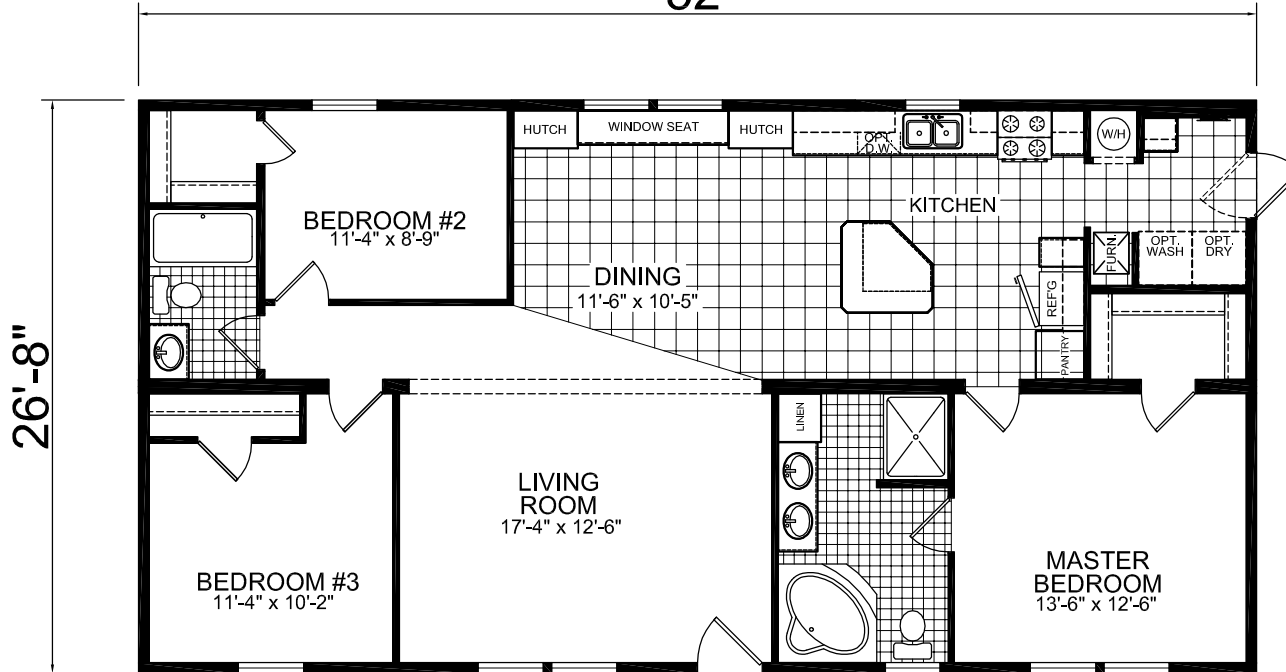

OPT. STAIRWELL

OPT. SLIDING PATIO DOOR

52'

**MODEL 624**

3 BEDROOM, 2 BATH  
 NOMINAL SIZE: 28' x 56'  
 ACTUAL SIZE: 26'-8" x 52'-0"  
 TOTAL AREA: 1386 SQ. FT.