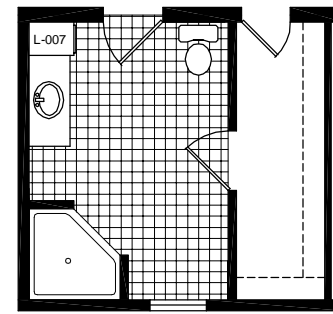

OPT. BEDROOM #3

OPT. BASEMENT

OPT. MASTER BATH

56'

MODEL 640

2 BDRM W/DEN 28' x 60'

ACTUAL DIMENSIONS 26'-8" x 56'-0"

TOTAL AREA = 1493 SQ. FT