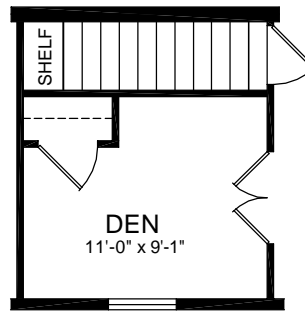

OPT. BEDROOM #3

OPT. BASEMENT

OPT. MASTER BATH

56'

MODEL 640

2 BDRM W/DEN 28' x 60'

ACTUAL DIMENSIONS 26'-8" x 56'-0"

TOTAL AREA = 1493 SQ. FT