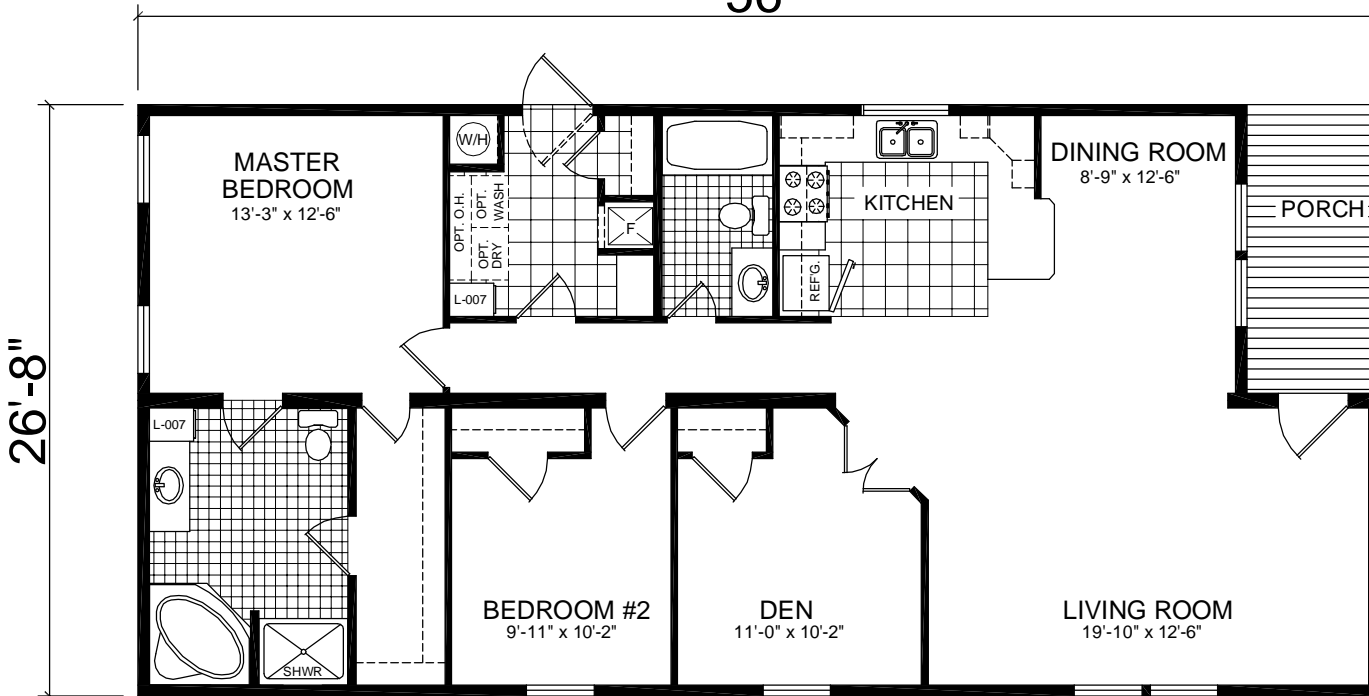

OPT. BEDROOM #3

OPT. BASEMENT

OPT. MASTER BATH

56'

MODEL 640

2 BDRM W/DEN 28' x 60'

ACTUAL DIMENSIONS 26'-8" x 56'-0"

TOTAL AREA = 1493 SQ. FT