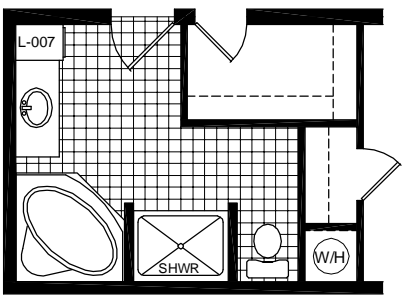

MODEL 641

2 BEDROOM W/DEN
 ACTUAL DIMENSIONS 23'-4" x 60'-0"
 TOTAL AREA = 1400 SQ. FT

OPT. MASTER BATH