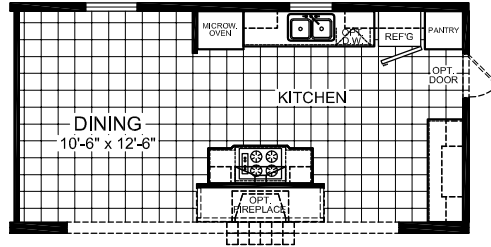

OPT. STAIRWELL

OPT. ULTIMATE KITCHEN

OPT. SUITE RETREAT

MODEL 643
 3 BEDROOM, 2 BATH
 NOMINAL SIZE: 28' x 68'
 ACTUAL SIZE: 26'-8" x 64'-0"
 TOTAL AREA: 1707 SQ. FT.