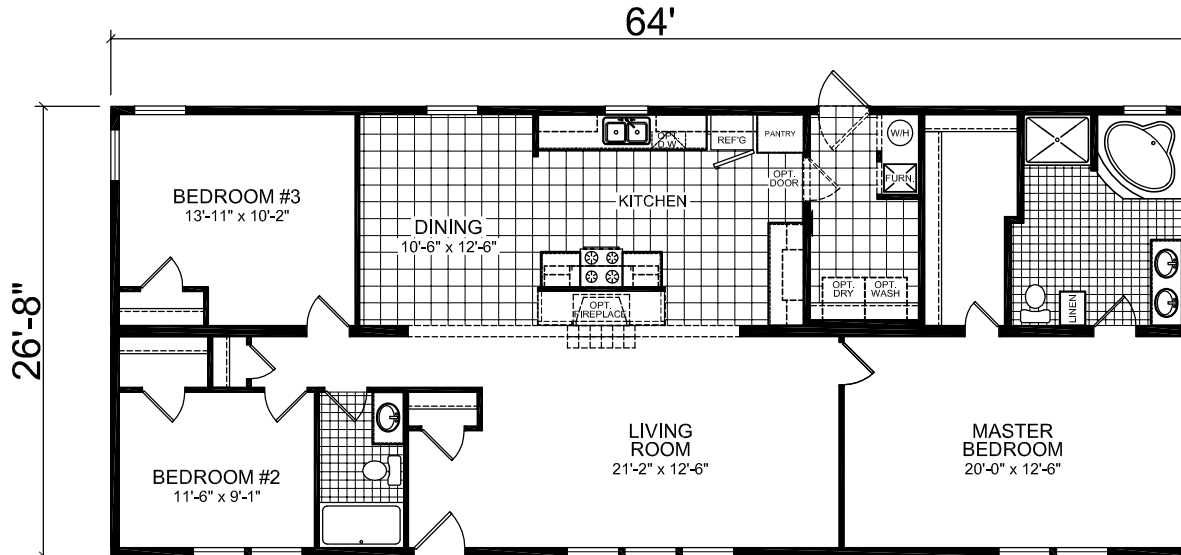

OPT. STAIRWELL

OPT. ULTIMATE KITCHEN

OPT. SUITE RETREAT

MODEL 643
 3 BEDROOM, 2 BATH
 NOMINAL SIZE: 28' x 68'
 ACTUAL SIZE: 26'-8" x 64'-0"
 TOTAL AREA: 1707 SQ. FT.