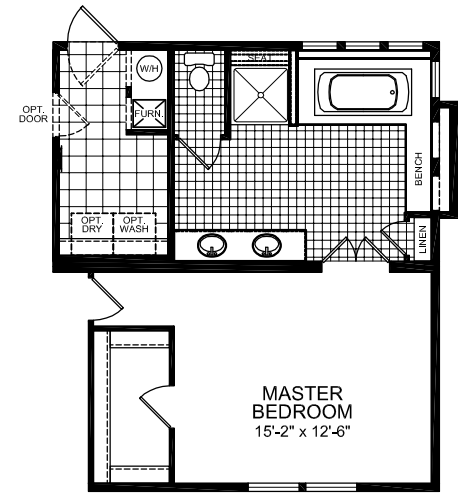

OPT. STAIRWELL

OPT. ULTIMATE KITCHEN

OPT. SUITE RETREAT

MODEL 643
 3 BEDROOM, 2 BATH
 NOMINAL SIZE: 28' x 68'
 ACTUAL SIZE: 26'-8" x 64'-0"
 TOTAL AREA: 1707 SQ. FT.