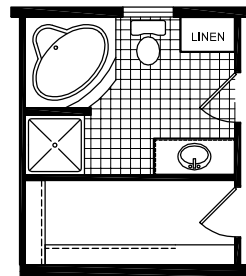

OPT. ULTIMATE KITCHEN

OPT. MASTER BATH

60'

26'-8"

OPTIONAL STAIRWELL

**MODEL 644**

2 BEDROOM, 2 BATH  
 NOMINAL SIZE: 28' x 64'  
 ACTUAL SIZE: 26'-8" x 60'-0"  
 TOTAL AREA: 1600 SQ. FT.