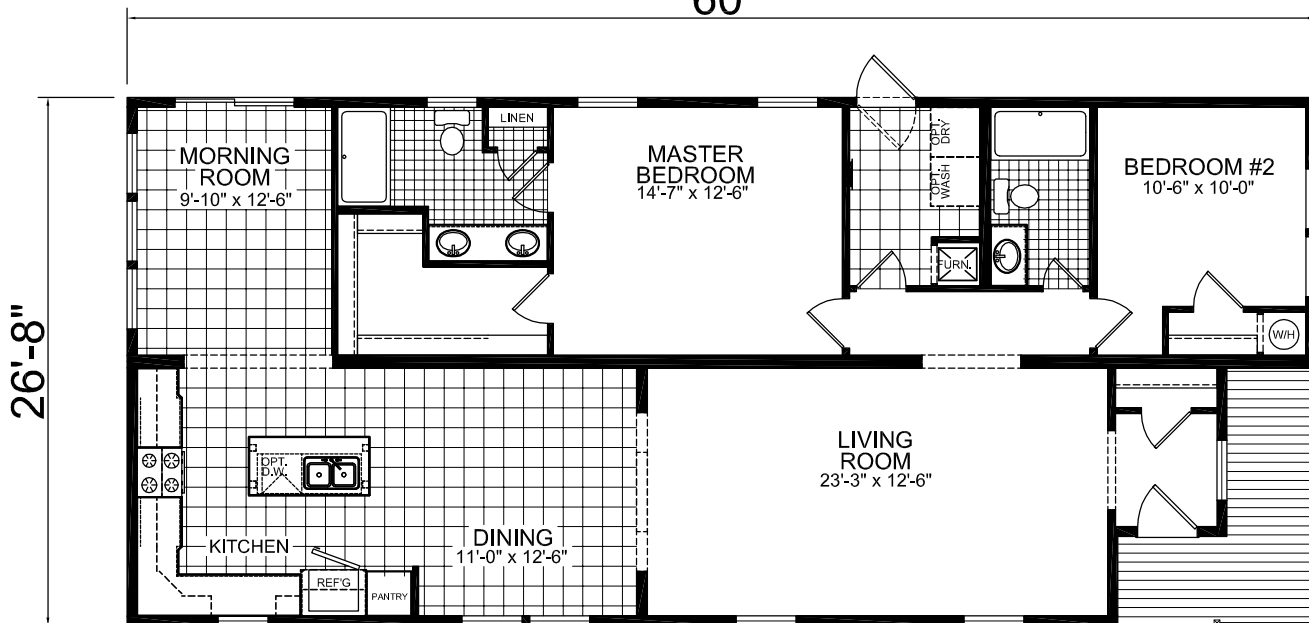

OPT. ULTIMATE KITCHEN

OPT. MASTER BATH

60'

26'-8"

OPTIONAL STAIRWELL

**MODEL 644**

2 BEDROOM, 2 BATH  
 NOMINAL SIZE: 28' x 64'  
 ACTUAL SIZE: 26'-8" x 60'-0"  
 TOTAL AREA: 1600 SQ. FT.