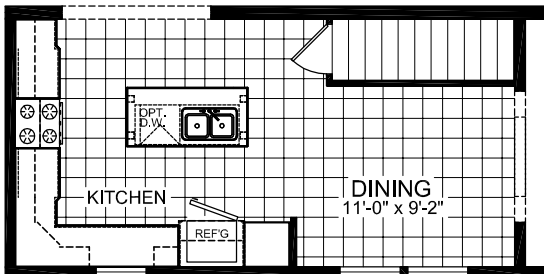

OPT. ULTIMATE KITCHEN

OPT. MASTER BATH

60'

26'-8"

OPTIONAL STAIRWELL

**MODEL 644**

2 BEDROOM, 2 BATH  
 NOMINAL SIZE: 28' x 64'  
 ACTUAL SIZE: 26'-8" x 60'-0"  
 TOTAL AREA: 1600 SQ. FT.