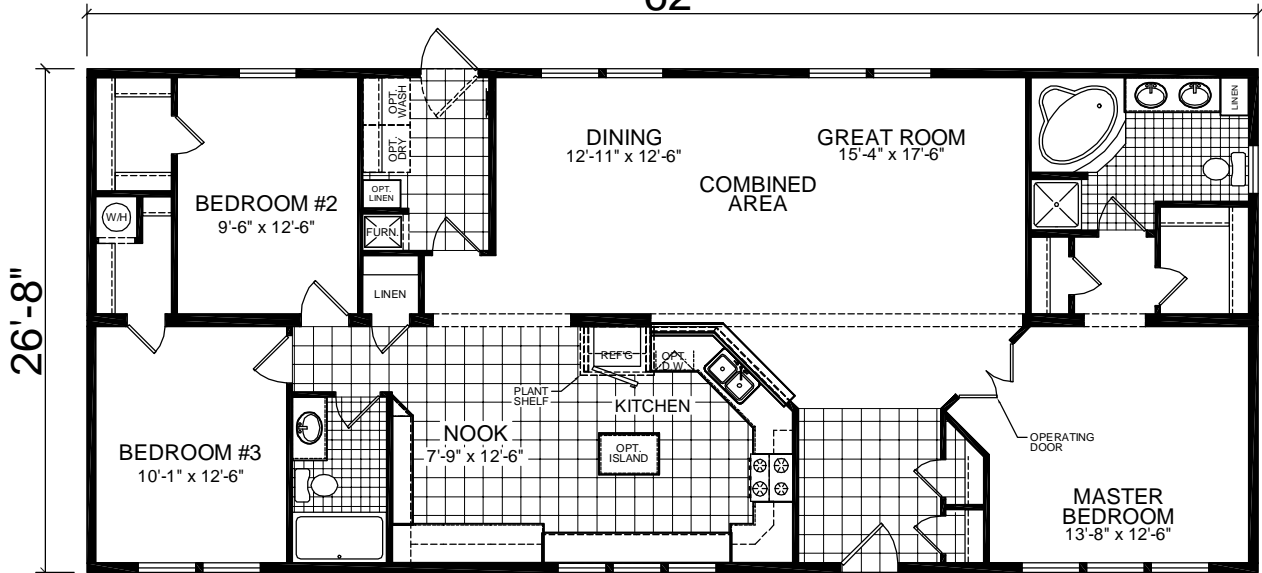

OPT. STAIRWELL

62'

OPT. RECESSED PORCH

MODEL 711

3 BEDROOM, 2 BATH
 NOMINAL SIZE: 28' x 66'
 ACTUAL SIZE: 26'-8" x 62'-0"
 TOTAL AREA: 1653 SQ. FT.