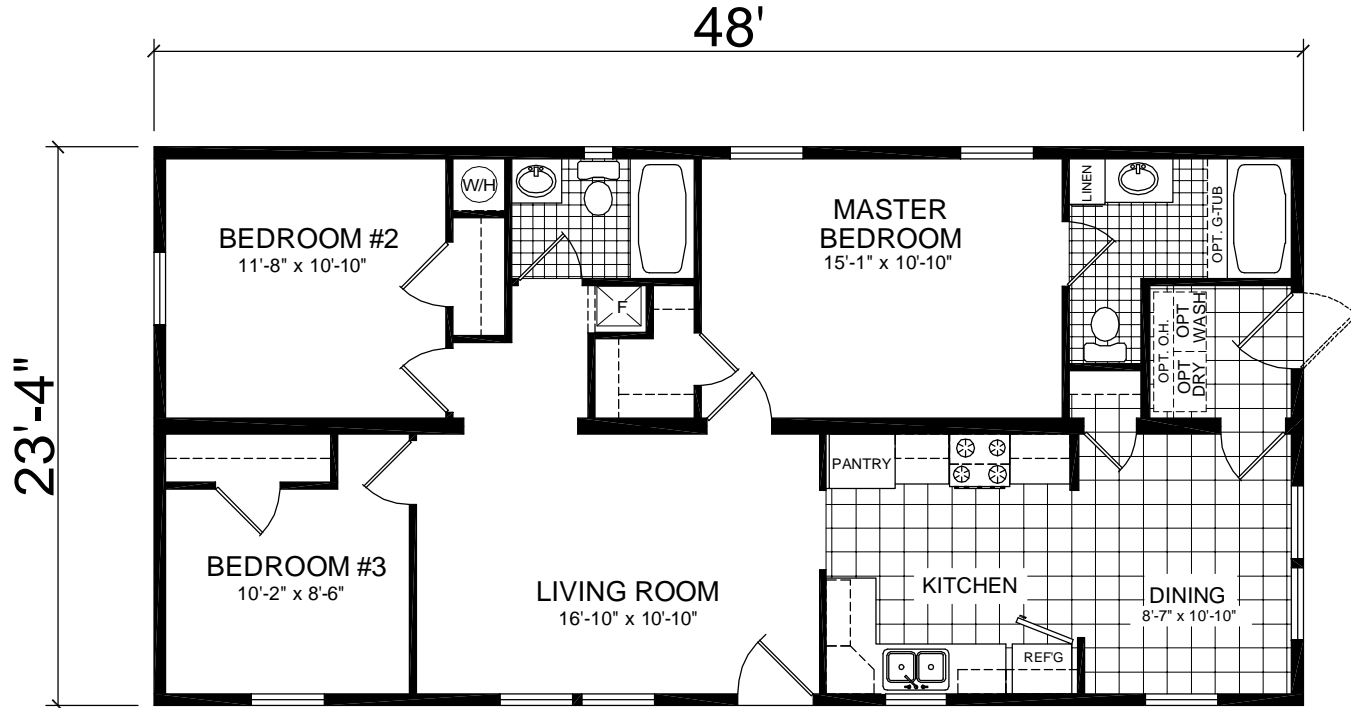

MODEL 716

3 BEDROOM 24' x 52'
ACTUAL DIMENSIONS 23'-4" x 48'-0"
TOTAL AREA = 1120 SQ. FT

OPT. BENCHBAY