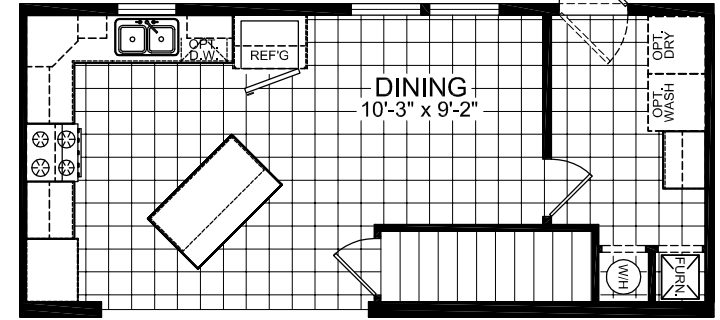

OPT. M. BATH

OPT. KITCHEN

OPT. STAIRWELL

60'

MODEL 729

3 BEDROOM, 2 BATH
 NOMINAL SIZE: 28' x 64'
 ACTUAL SIZE: 26'-8" x 60'-0"
 TOTAL AREA: 1600 SQ. FT.