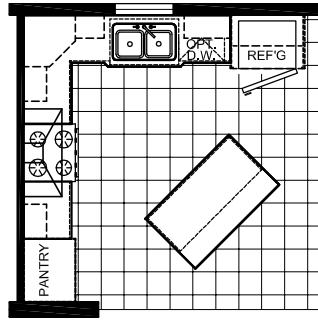

OPT. M. BATH

OPT. KITCHEN

OPT. STAIRWELL

60'

MODEL 729

3 BEDROOM, 2 BATH
 NOMINAL SIZE: 28' x 64'
 ACTUAL SIZE: 26'-8" x 60'-0"
 TOTAL AREA: 1600 SQ. FT.