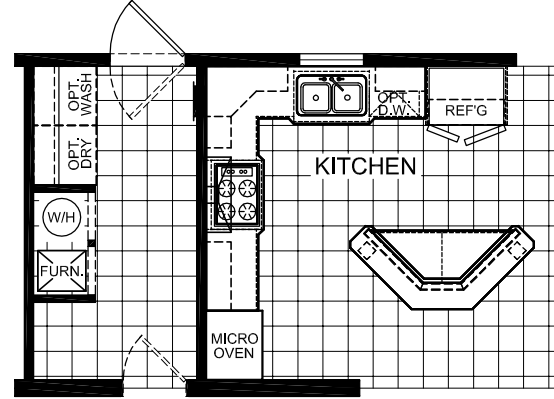

### MODEL 730

3 BEDROOM, 2 BATH  
NOMINAL SIZE: 28' x 72'  
ACTUAL SIZE: 26'-8" x 68'-0"  
TOTAL AREA: 1813 SQ. FT.

OPT. COUNTRY KITCHEN

OPT. ULTIMATE KITCHEN

68'

26'-8"