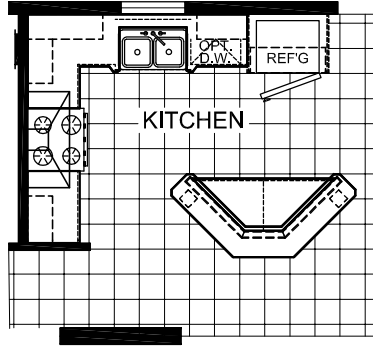

### MODEL 730

3 BEDROOM, 2 BATH  
NOMINAL SIZE: 28' x 72'  
ACTUAL SIZE: 26'-8" x 68'-0"  
TOTAL AREA: 1813 SQ. FT.

OPT. COUNTRY KITCHEN

OPT. ULTIMATE KITCHEN

68'

26'-8"