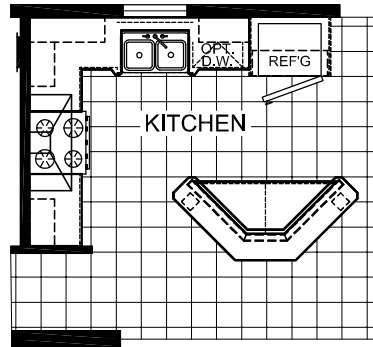

MODEL 731

3 BEDROOM, 2 BATH

NOMINAL SIZE: 28' x 68'

ACTUAL SIZE: 26'-8" x 64'-0"

TOTAL AREA: 1706 SQ. FT.

OPT. COUNTRY KITCHEN

OPT. ULTIMATE KITCHEN

64'

26'-8"