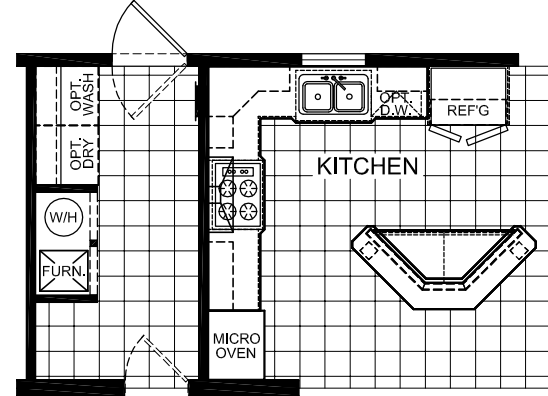

MODEL 731

3 BEDROOM, 2 BATH

NOMINAL SIZE: 28' x 68'

ACTUAL SIZE: 26'-8" x 64'-0"

TOTAL AREA: 1706 SQ. FT.

OPT. COUNTRY KITCHEN

OPT. ULTIMATE KITCHEN

64'

26'-8"