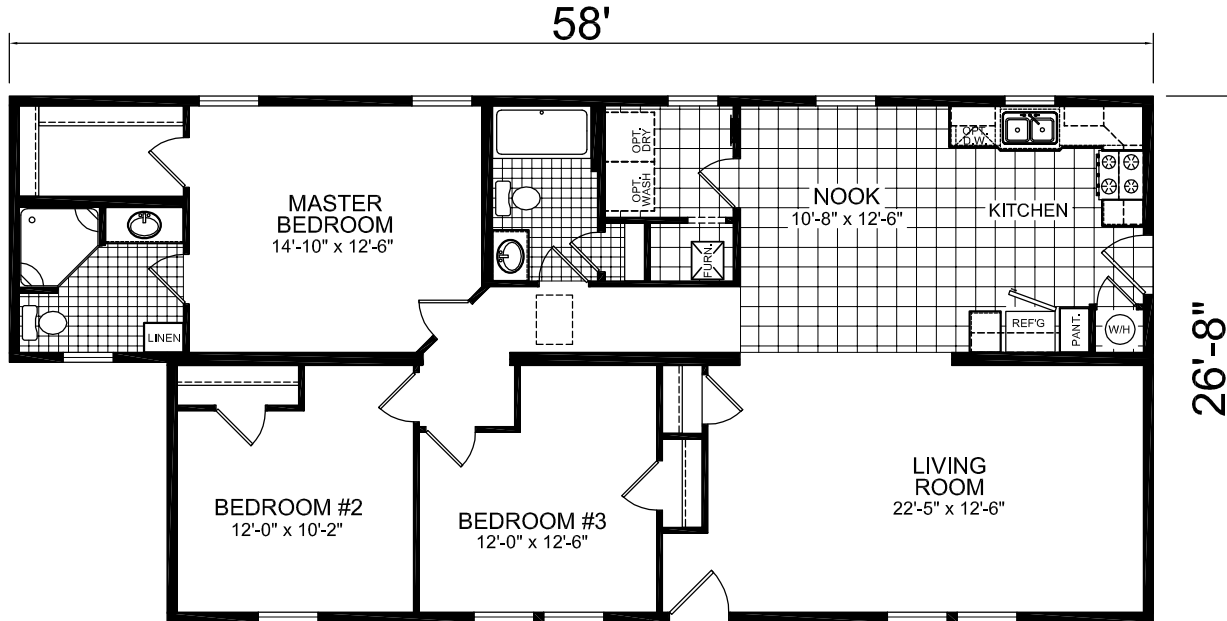

OPTIONAL MASTER BATH

OPTIONAL STAIRWELL

**MODEL 732**

3 BEDROOM, 2 BATH

NOMINAL SIZE: 28' x 62' (54')

ACTUAL SIZE: 26'-8" x 58'-0" (50'-0")

TOTAL AREA: 1441 SQ. FT.