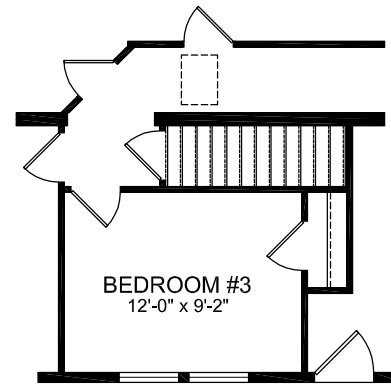

OPTIONAL MASTER BATH

OPTIONAL STAIRWELL

**MODEL 732**

3 BEDROOM, 2 BATH

NOMINAL SIZE: 28' x 62' (54')

ACTUAL SIZE: 26'-8" x 58'-0" (50'-0")

TOTAL AREA: 1441 SQ. FT.