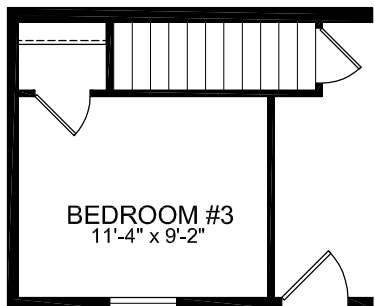

OPT. ULTIMATE KITCHEN

56'

OPT. MASTER BATH

26'-8"

BEDROOM #3  
11'-4" x 9'-2"

**MODEL 737**

3 BEDROOM, 2 BATH

ACTUAL SIZE: 26'-8" x 56'-0"

TOTAL AREA: 1493 SQ. FT.

OPT. STAIRWELL