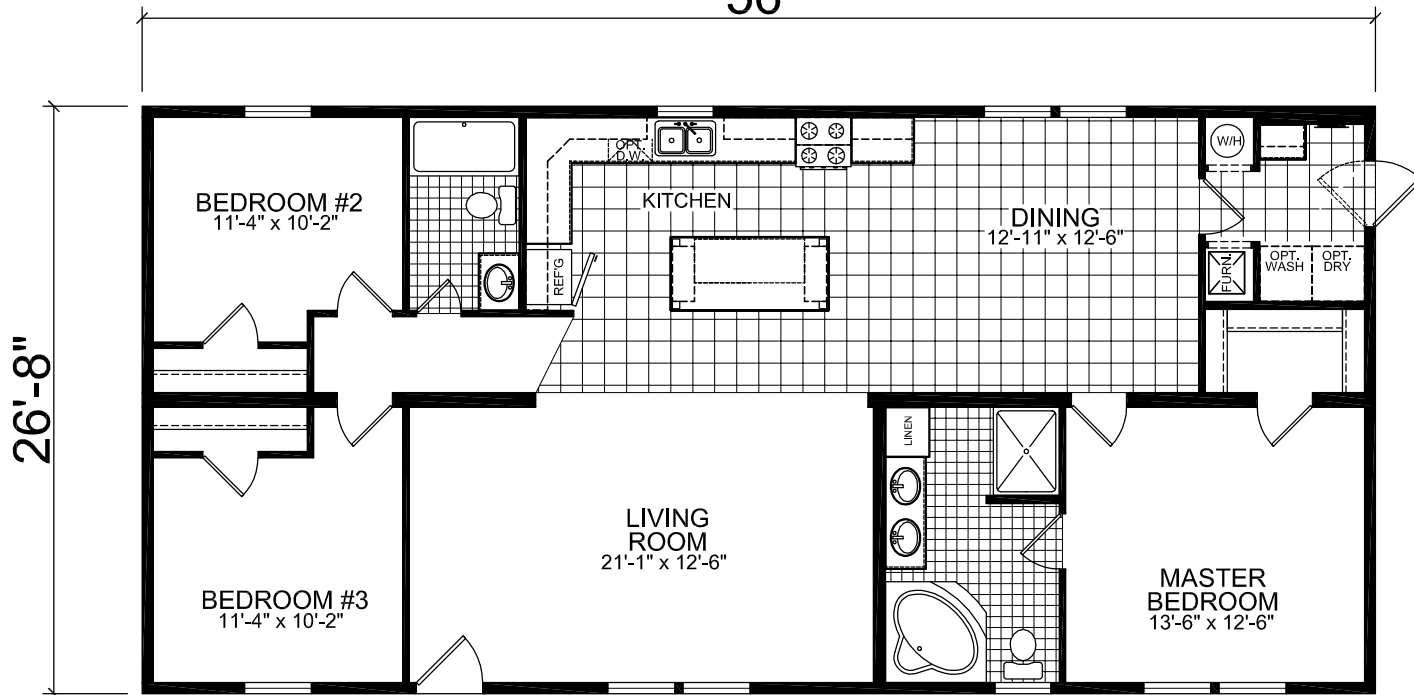

OPT. ULTIMATE KITCHEN

56'

OPT. MASTER BATH

26'-8"

BEDROOM #3  
11'-4" x 9'-2"

**MODEL 737**

3 BEDROOM, 2 BATH

ACTUAL SIZE: 26'-8" x 56'-0"

TOTAL AREA: 1493 SQ. FT.

OPT. STAIRWELL