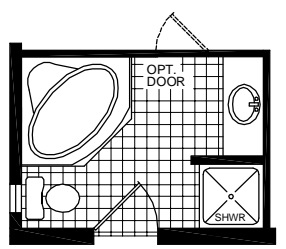

OPT. STAIRWELL

MODEL 775

3 BEDROOM
 ACTUAL DIMENSIONS 26'-8" x 48'-0"
 TOTAL AREA = 1280 SQ. FT

OPT. M. BATH