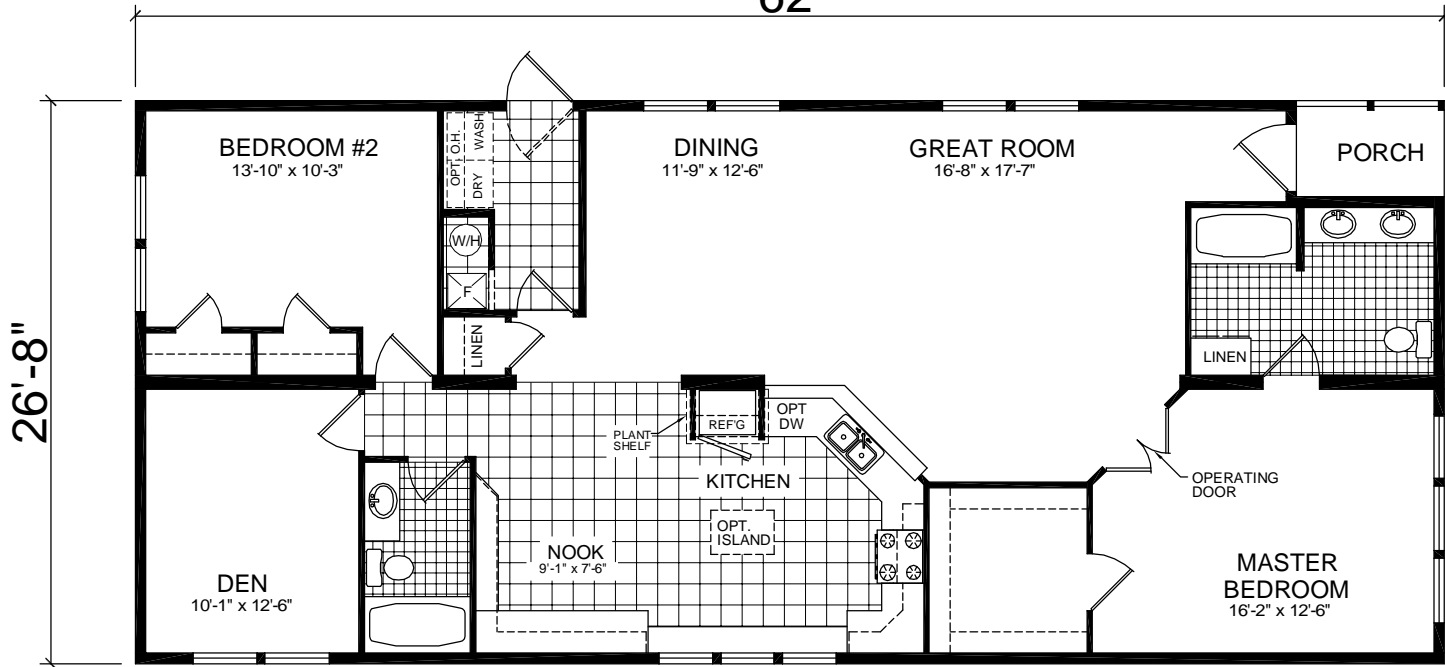

OPT. ULTIMATE KITCHEN

OPT. M. BATH

62'

OPT. BEDROOM #3

MODEL 815

2 BEDROOM W/DEN 28' x 66'
ACTUAL DIMENSIONS 26'-8" x 62'-0"
TOTAL AREA = 1653 SQ. FT