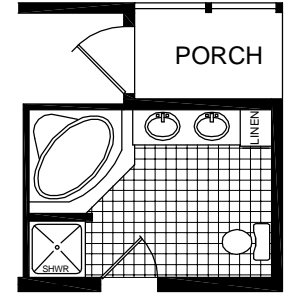

OPT. ULTIMATE KITCHEN

OPT. M. BATH

62'

OPT. BEDROOM #3

MODEL 815

2 BEDROOM W/DEN 28' x 66'
ACTUAL DIMENSIONS 26'-8" x 62'-0"
TOTAL AREA = 1653 SQ. FT