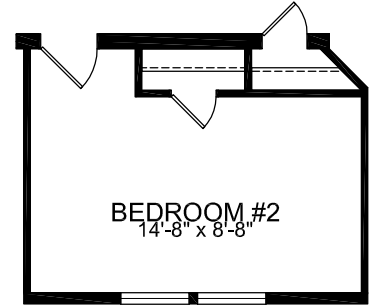

OPT. MASTER BATH

3 BEDROOM OPTION

GUEST CLOSET OPTION

MODEL 816

2 BEDROOM, 2 BATH
 NOMINAL SIZE: 24' x 60'
 ACTUAL SIZE: 23'-4" x 56'-0"
 TOTAL AREA: 1307 SQ. FT.