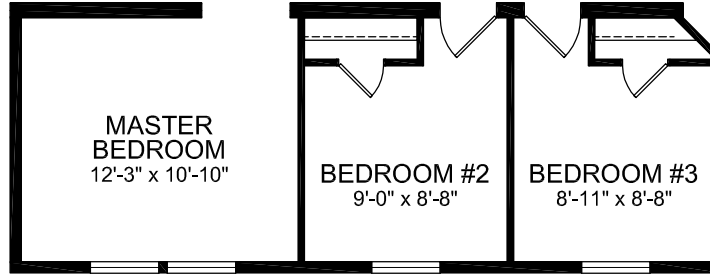

OPT. MASTER BATH

3 BEDROOM OPTION

GUEST CLOSET OPTION

MODEL 816

2 BEDROOM, 2 BATH
 NOMINAL SIZE: 24' x 60'
 ACTUAL SIZE: 23'-4" x 56'-0"
 TOTAL AREA: 1307 SQ. FT.