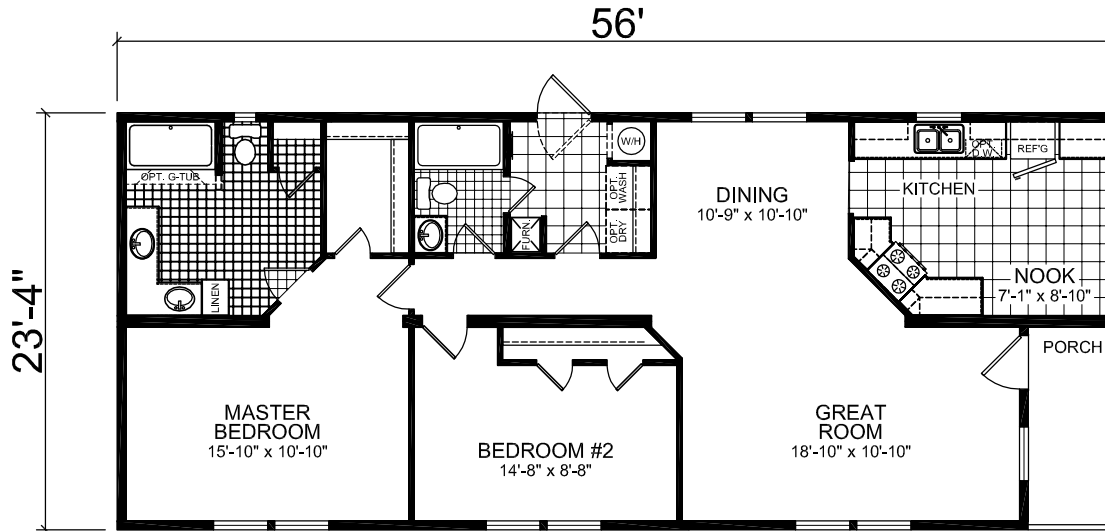

OPT. MASTER BATH

3 BEDROOM OPTION

GUEST CLOSET OPTION

MODEL 816

2 BEDROOM, 2 BATH
 NOMINAL SIZE: 24' x 60'
 ACTUAL SIZE: 23'-4" x 56'-0"
 TOTAL AREA: 1307 SQ. FT.