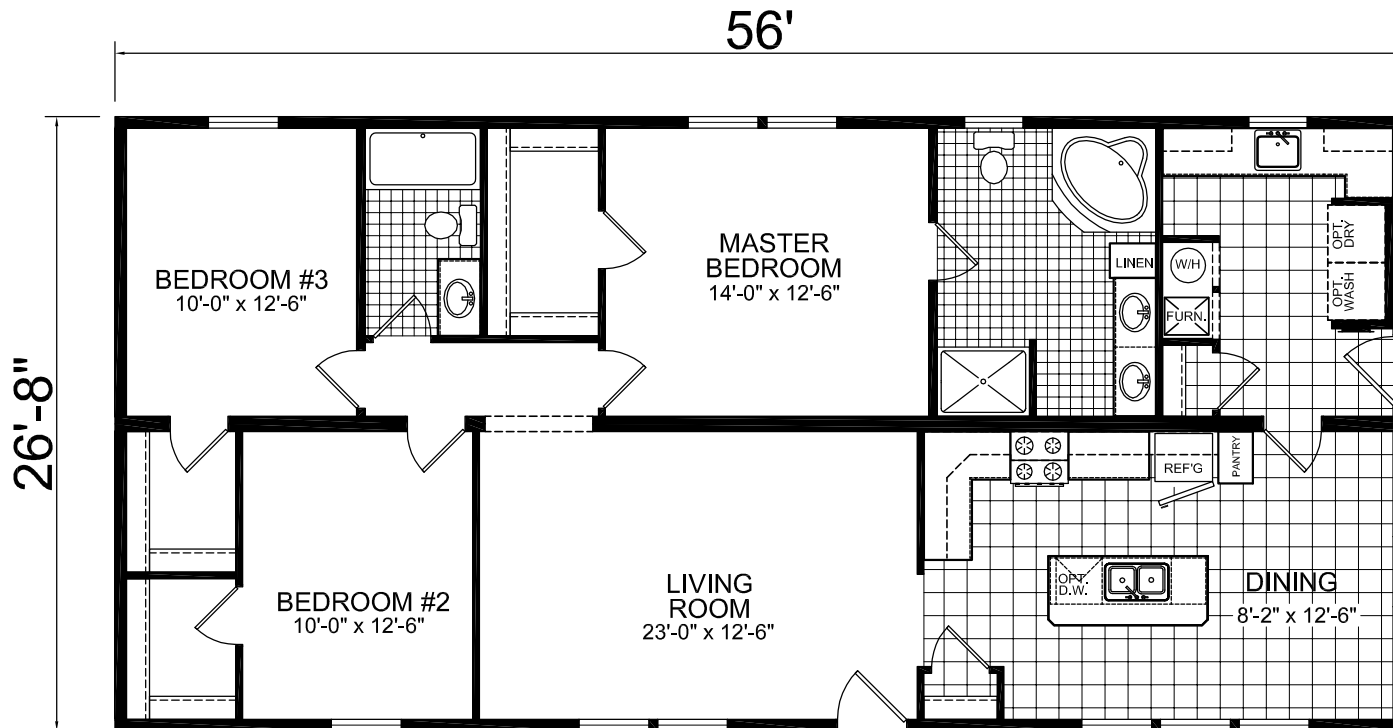

OPT. BASEMENT ENTRY

MODEL 851

3 BEDROOM, 2 BATH
 ACTUAL SIZE: 26'-8" x 56'-0"
 TOTAL AREA: 1493 SQ. FT.