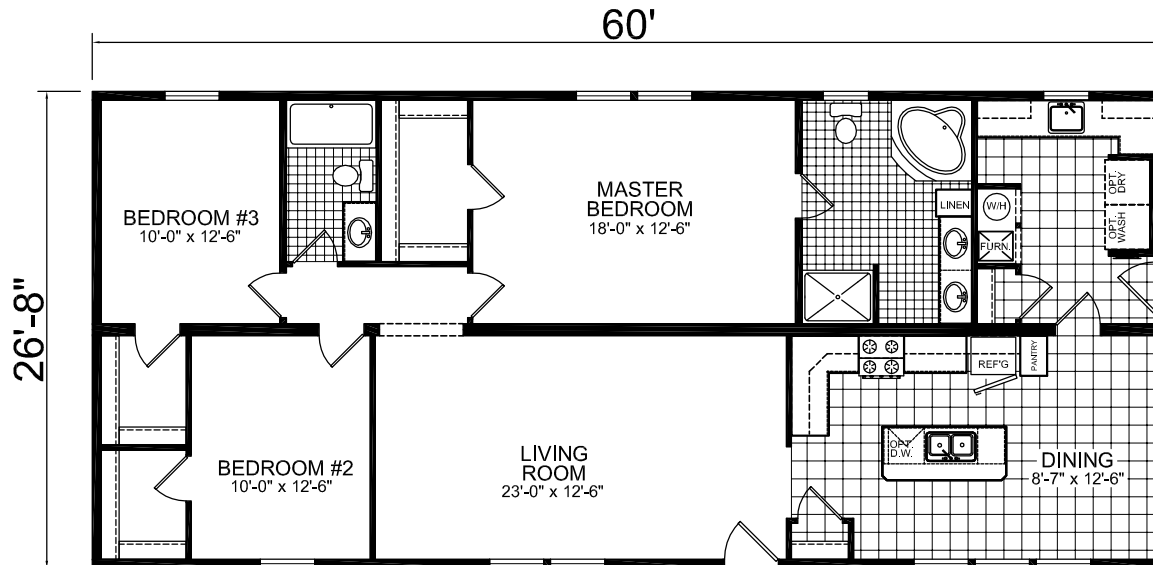

OPT. SUITE RETREAT
(BASEMENT ENTRY NOT AVAILABLE)

OPT. BASEMENT ENTRY
(SUITE RETREAT NOT AVAILABLE)

MODEL 852

3 BEDROOM, 2 BATH
 NOMINAL SIZE: 28' x 64'
 ACTUAL SIZE: 26'-8" x 60'-0"
 TOTAL AREA: 1600 SQ. FT.