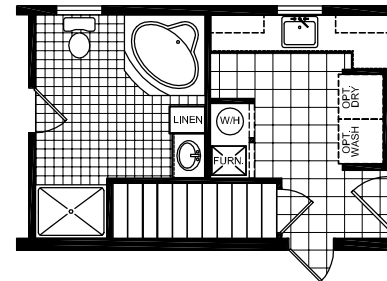

OPT. SUITE RETREAT
(BASEMENT ENTRY NOT AVAILABLE)

OPT. BASEMENT ENTRY
(SUITE RETREAT NOT AVAILABLE)

MODEL 852

3 BEDROOM, 2 BATH
 NOMINAL SIZE: 28' x 64'
 ACTUAL SIZE: 26'-8" x 60'-0"
 TOTAL AREA: 1600 SQ. FT.