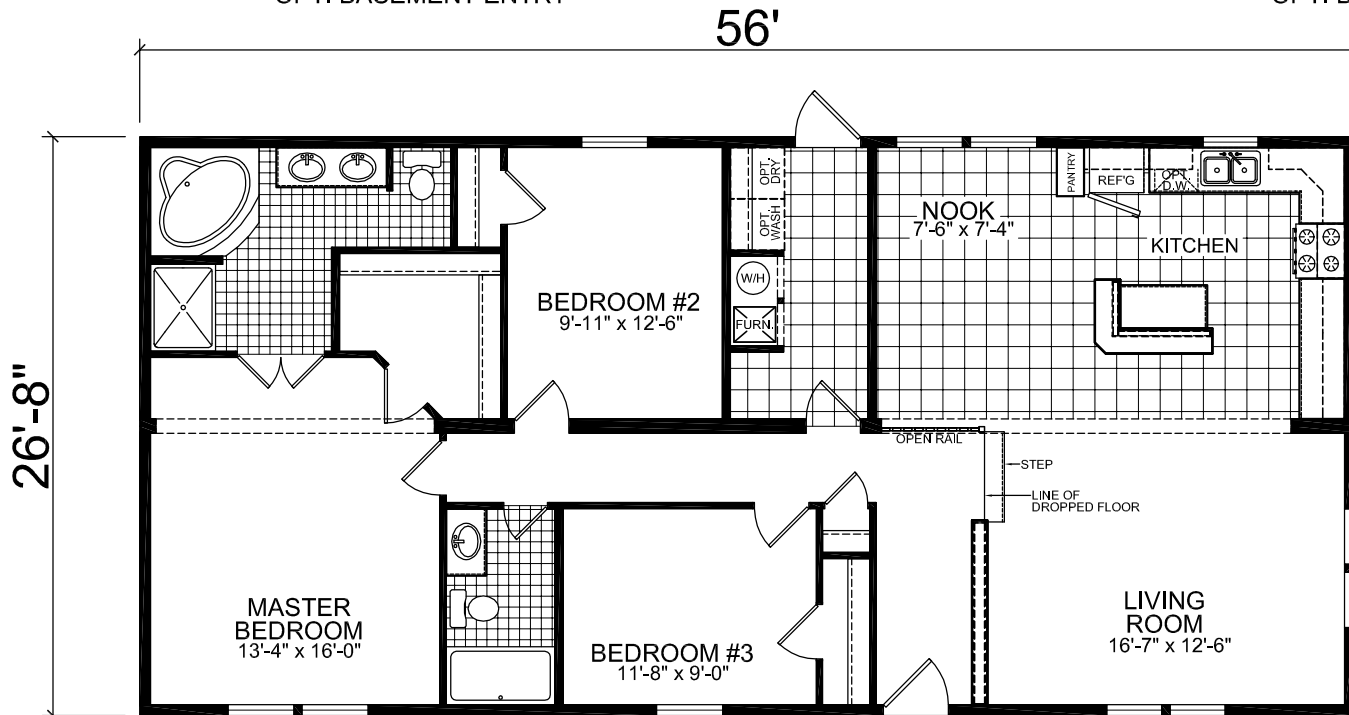

OPT. BASEMENT ENTRY

OPT. WINDOW SEAT

OPT. DOOR

MODEL 853

3 BEDROOM, 2 BATH
 NOMINAL SIZE: 28' x 60'
 ACTUAL SIZE: 26'-8" x 56'-0"
 TOTAL AREA: 1493 SQ. FT.