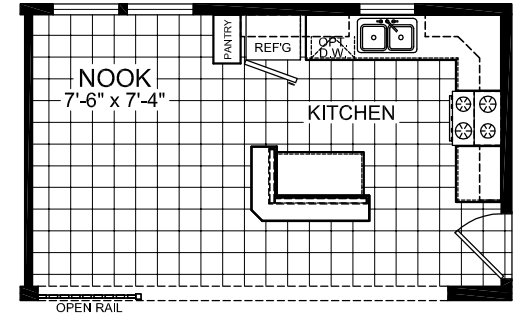

OPT. BASEMENT ENTRY

OPT. WINDOW SEAT

OPT. DOOR

MODEL 853

3 BEDROOM, 2 BATH
 NOMINAL SIZE: 28' x 60'
 ACTUAL SIZE: 26'-8" x 56'-0"
 TOTAL AREA: 1493 SQ. FT.