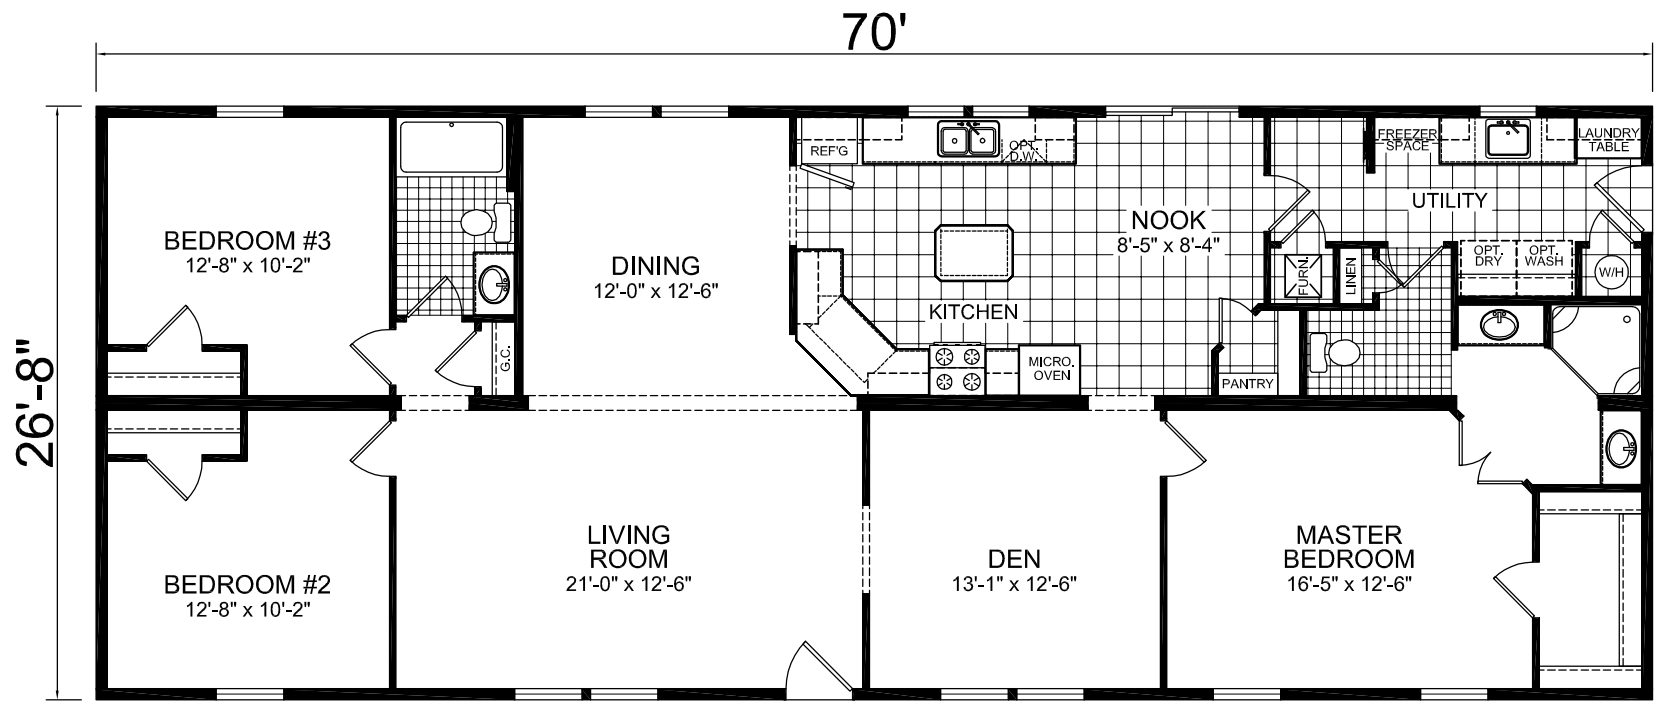

OPT. STAIRWELL

MODEL 858
 3 BEDROOM, 2 BATH
 NOMINAL SIZE: 28' x 74'
 ACTUAL SIZE: 26'-8" x 70'-0"
 TOTAL AREA: 1866 SQ. FT.