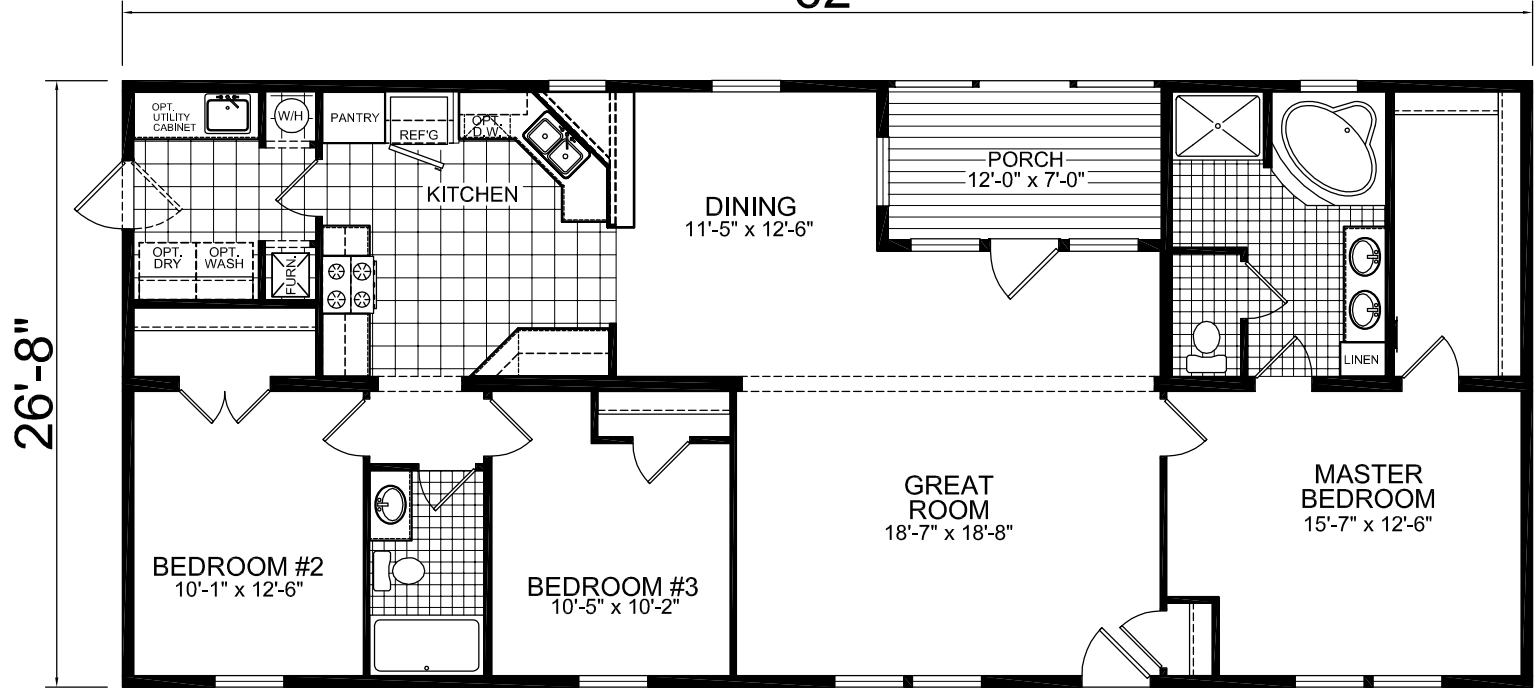

OPT. STAIRWELL

62'

**MODEL 866**

3 BEDROOM, 2 BATH  
 NOMINAL SIZE: 28' x 66'  
 ACTUAL SIZE: 26'-8" x 62'-0"  
 TOTAL AREA: 1653 SQ. FT.