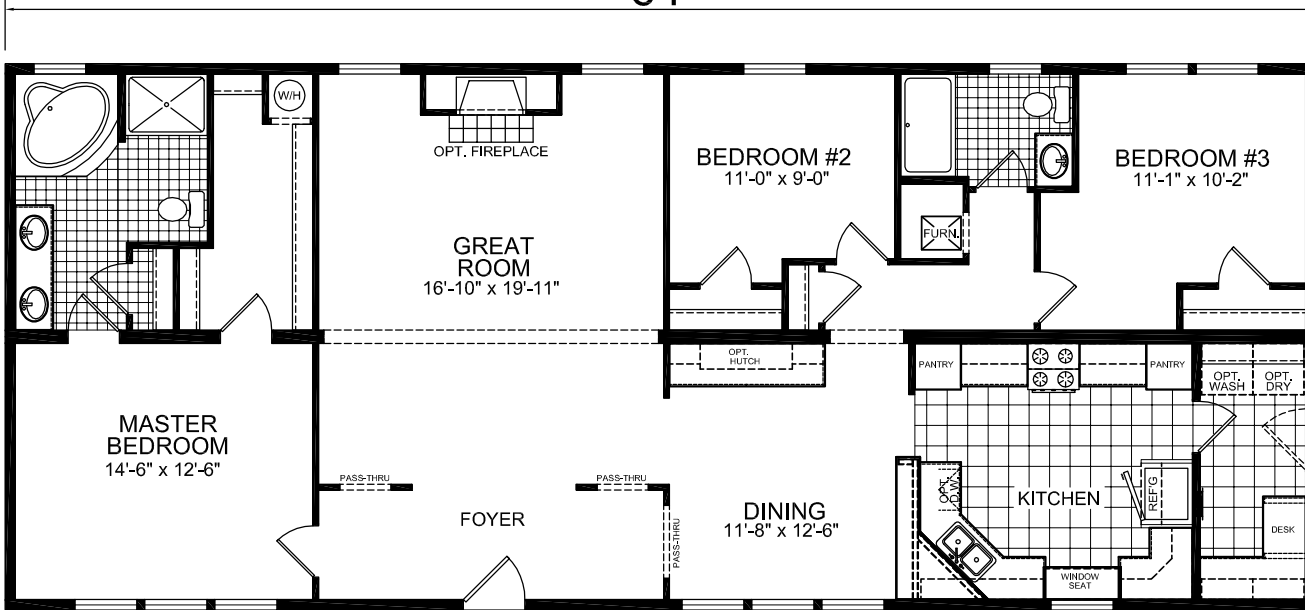

OPT. MASTER BATH

OPT. COLUMN FOYER
64'

OPT. ULTIMATE KITCHEN

OPT. STAIRWELL

MODEL 867
 3 BEDROOM, 2 BATH
 NOMINAL SIZE: 28' x 68'
 ACTUAL SIZE: 26'-8" x 64'-0"
 TOTAL AREA: 1707 SQ. FT.