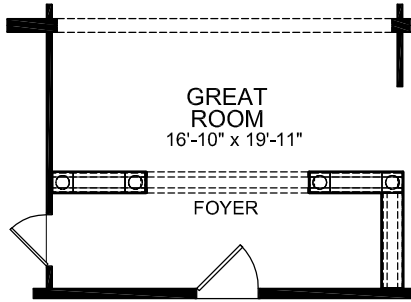

OPT. MASTER BATH

OPT. COLUMN FOYER
64'

OPT. ULTIMATE KITCHEN

OPT. STAIRWELL

MODEL 867
 3 BEDROOM, 2 BATH
 NOMINAL SIZE: 28' x 68'
 ACTUAL SIZE: 26'-8" x 64'-0"
 TOTAL AREA: 1707 SQ. FT.