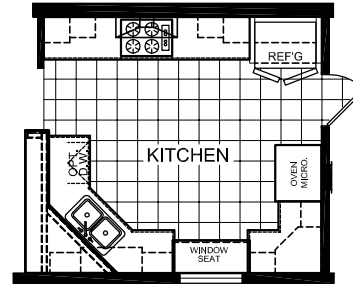

OPT. MASTER BATH

OPT. COLUMN FOYER
64'

OPT. ULTIMATE KITCHEN

OPT. STAIRWELL

MODEL 867
 3 BEDROOM, 2 BATH
 NOMINAL SIZE: 28' x 68'
 ACTUAL SIZE: 26'-8" x 64'-0"
 TOTAL AREA: 1707 SQ. FT.