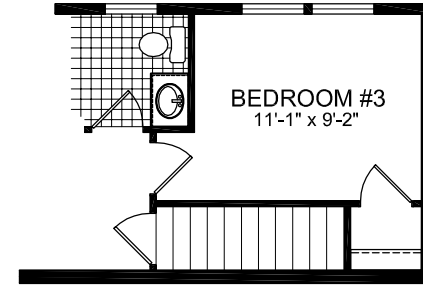

OPT. MASTER BATH

OPT. COLUMN FOYER
64'

OPT. ULTIMATE KITCHEN

OPT. STAIRWELL

MODEL 867
 3 BEDROOM, 2 BATH
 NOMINAL SIZE: 28' x 68'
 ACTUAL SIZE: 26'-8" x 64'-0"
 TOTAL AREA: 1707 SQ. FT.