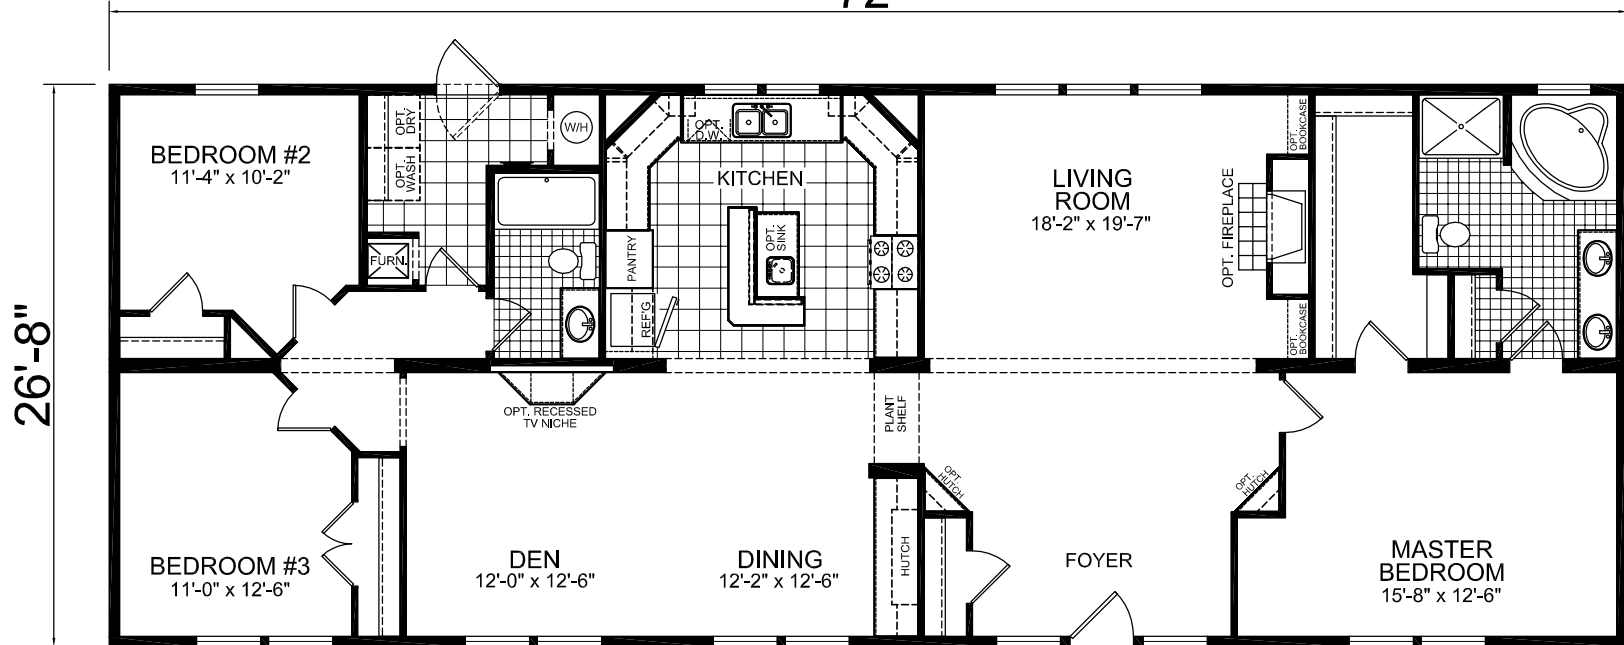

OPT STAIRWELL

72'

MODEL 868

3 BEDROOM, 2 BATH
 NOMINAL SIZE: 28' x 76'
 ACTUAL SIZE: 26'-8" x 72'-0"
 TOTAL AREA: 1920 SQ. FT.