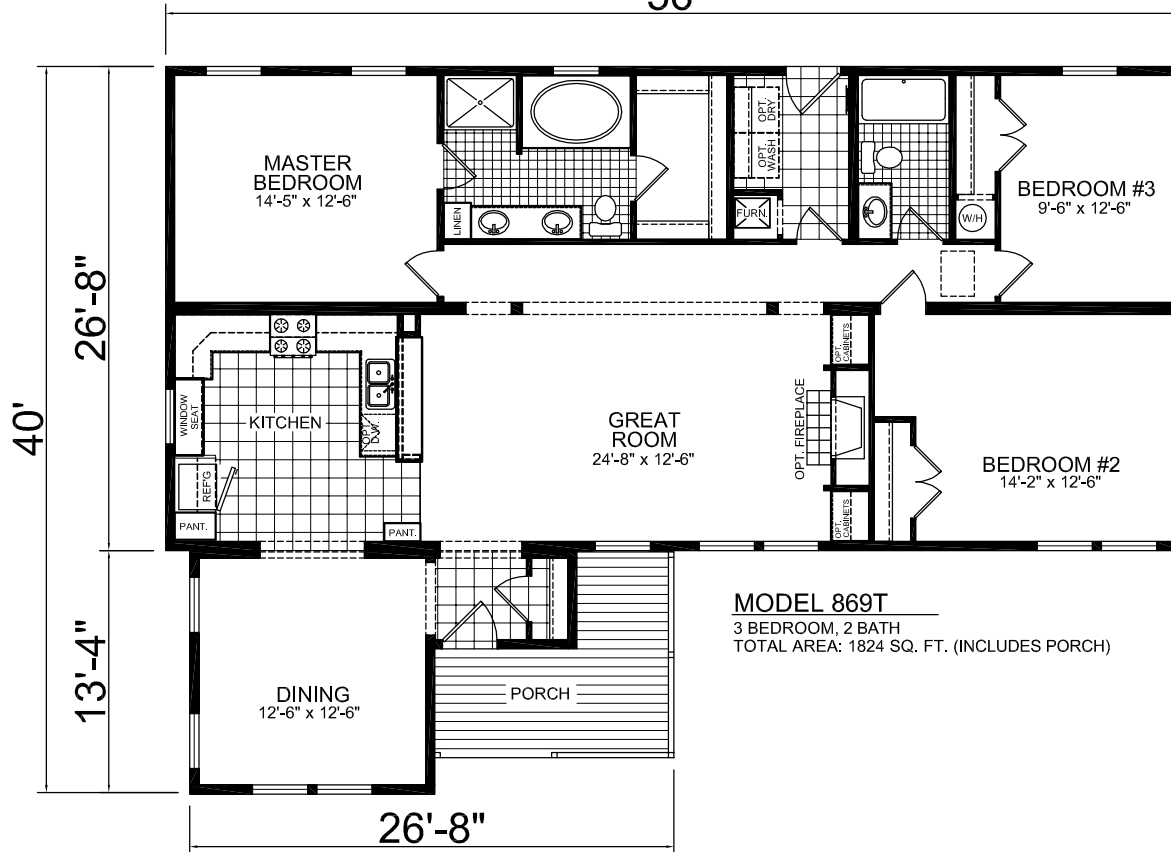

OPT. STAIRWELL

56'

MODEL 869T

3 BEDROOM, 2 BATH
TOTAL AREA: 1824 SQ. FT. (INCLUDES PORCH)