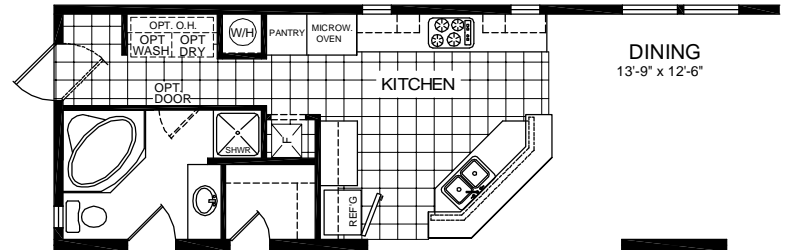

OPT. ATTIC STAIRWELL

MODEL 883

3 BEDROOM 28' x 64'
 ACTUAL DIMENSIONS 26'-8" x 60'-0"
 TOTAL AREA = 1600 SQ. FT

OPT. 48" SHOWER

OPT. STAIRWELL

OPT. ULTIMATE KITCHEN