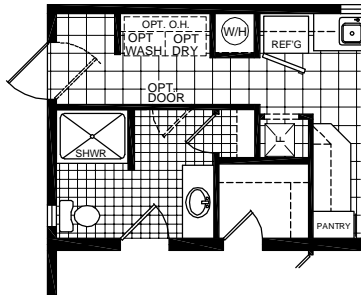

OPT. ATTIC STAIRWELL

MODEL 883

3 BEDROOM 28' x 64'
 ACTUAL DIMENSIONS 26'-8" x 60'-0"
 TOTAL AREA = 1600 SQ. FT

OPT. 48" SHOWER

OPT. STAIRWELL

OPT. ULTIMATE KITCHEN