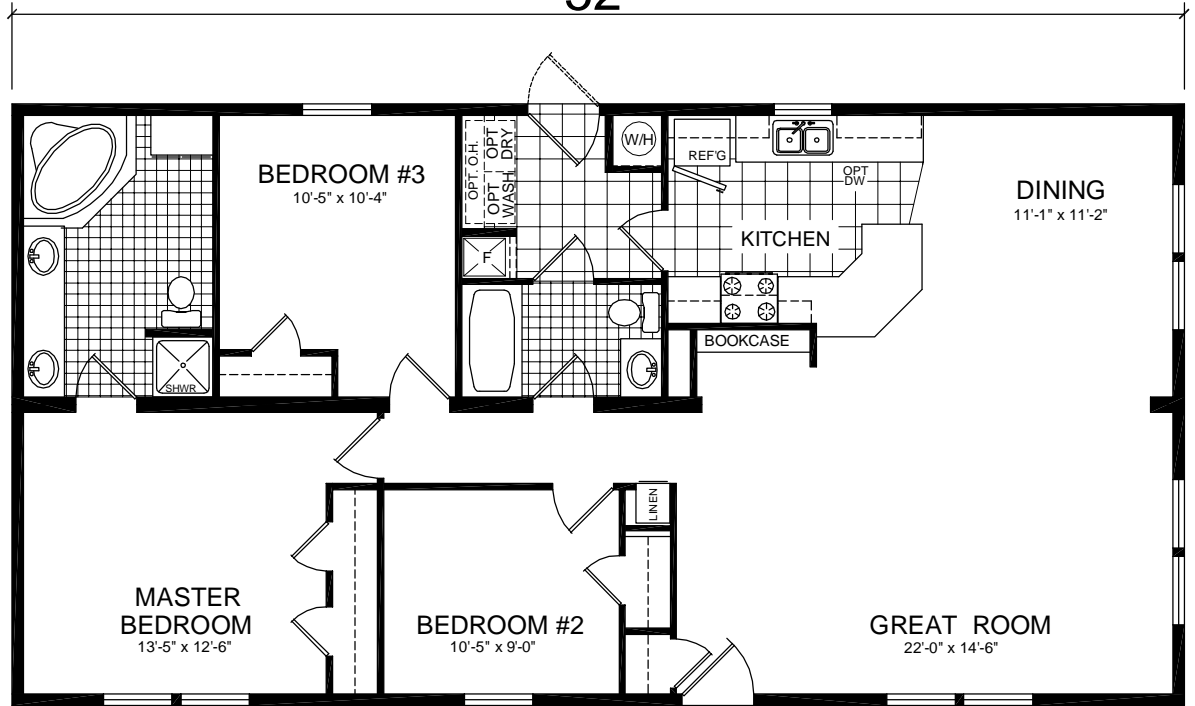

52'

OPT. STAIRWELL

OPT. 48" SHOWER

26'-8"

**MODEL 903**

3 BEDROOM

ACTUAL DIMENSIONS 26'-8" x 52'-0"

TOTAL AREA = 1387 SQ. FT