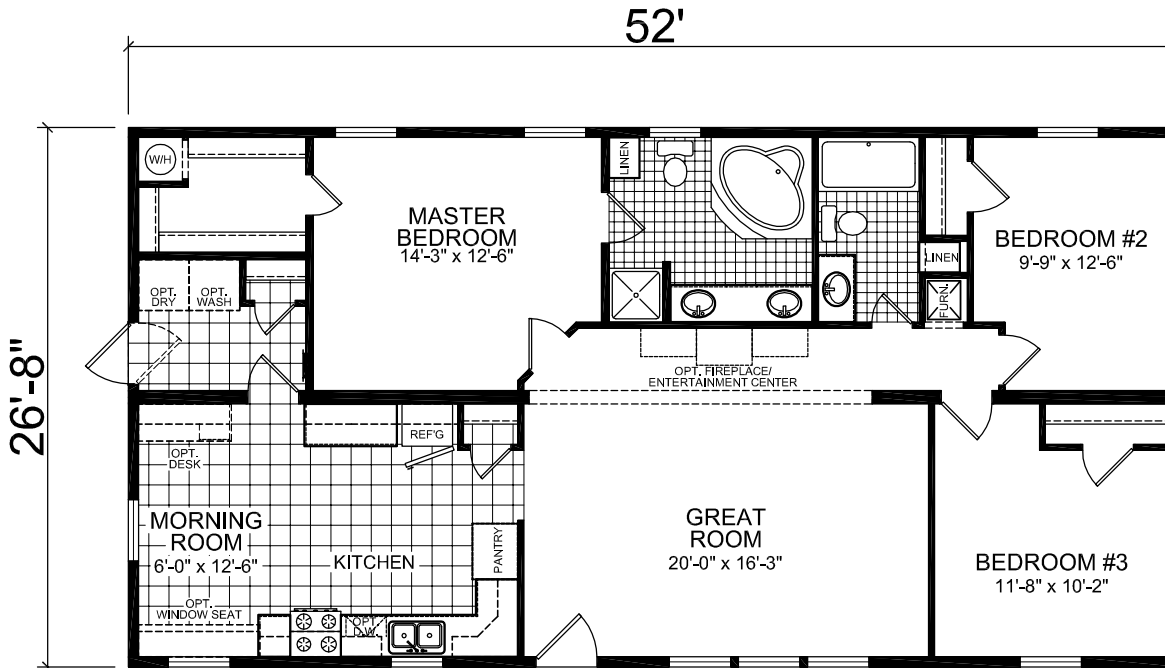

OPT. ULTIMATE KITCHEN

OPT. MASTER BATH

OPT. STAIRWELL

MODEL 905

3 BEDROOM, 2 BATH

NOMINAL SIZE: 28' x 56'

ACTUAL SIZE: 26'-8" x 52'-0"

TOTAL AREA: 1387 SQ. FT.