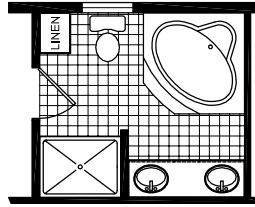

OPT. ULTIMATE KITCHEN

OPT. MASTER BATH

OPT. STAIRWELL

MODEL 905

3 BEDROOM, 2 BATH

NOMINAL SIZE: 28' x 56'

ACTUAL SIZE: 26'-8" x 52'-0"

TOTAL AREA: 1387 SQ. FT.