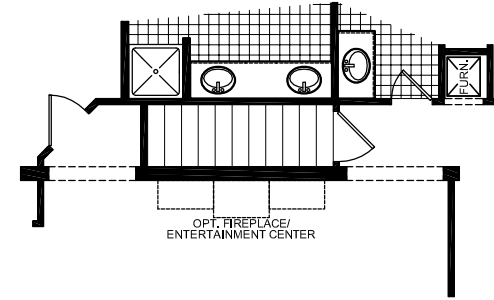

OPT. ULTIMATE KITCHEN

OPT. MASTER BATH

OPT. STAIRWELL

MODEL 905

3 BEDROOM, 2 BATH

NOMINAL SIZE: 28' x 56'

ACTUAL SIZE: 26'-8" x 52'-0"

TOTAL AREA: 1387 SQ. FT.