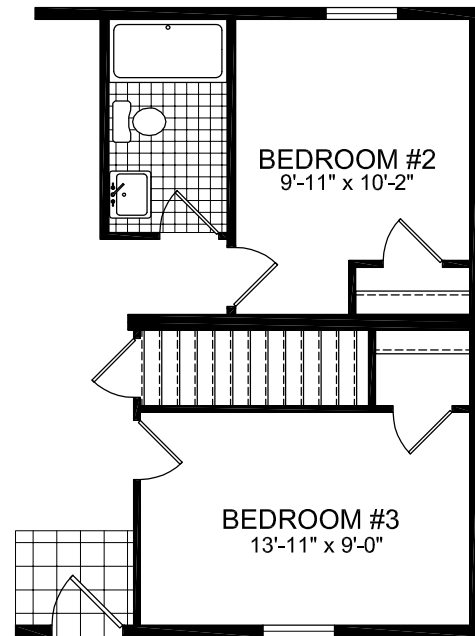

MODEL 932

3 BEDROOM, 2 BATH
 ACTUAL SIZE: 26'-8" x 52'-0"
 TOTAL AREA: 1387 SQ. FT.

OPT. BASEMENT ENTRY