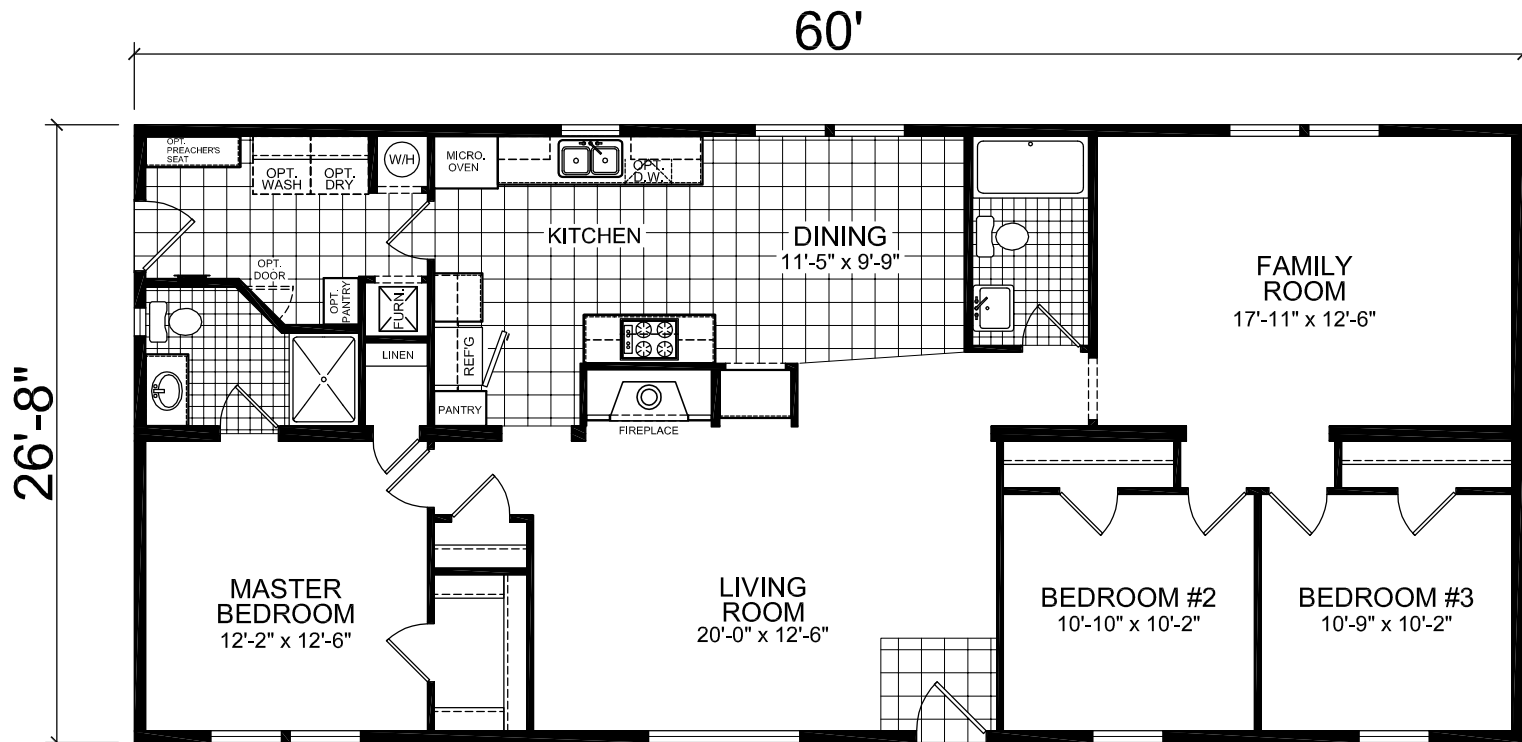

OPTIONAL MASTER BATH

MODEL 933

3 BEDROOM, 2 BATH

ACTUAL SIZE: 26'-8" x 60'-0"

TOTAL AREA: 1600 SQ. FT.