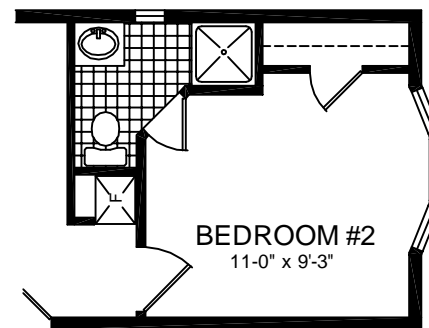

MODEL 005

2 BEDROOM, 2 BATH
TOTAL AREA: 800 SQ. FT

OPT. WALK-A-BAY