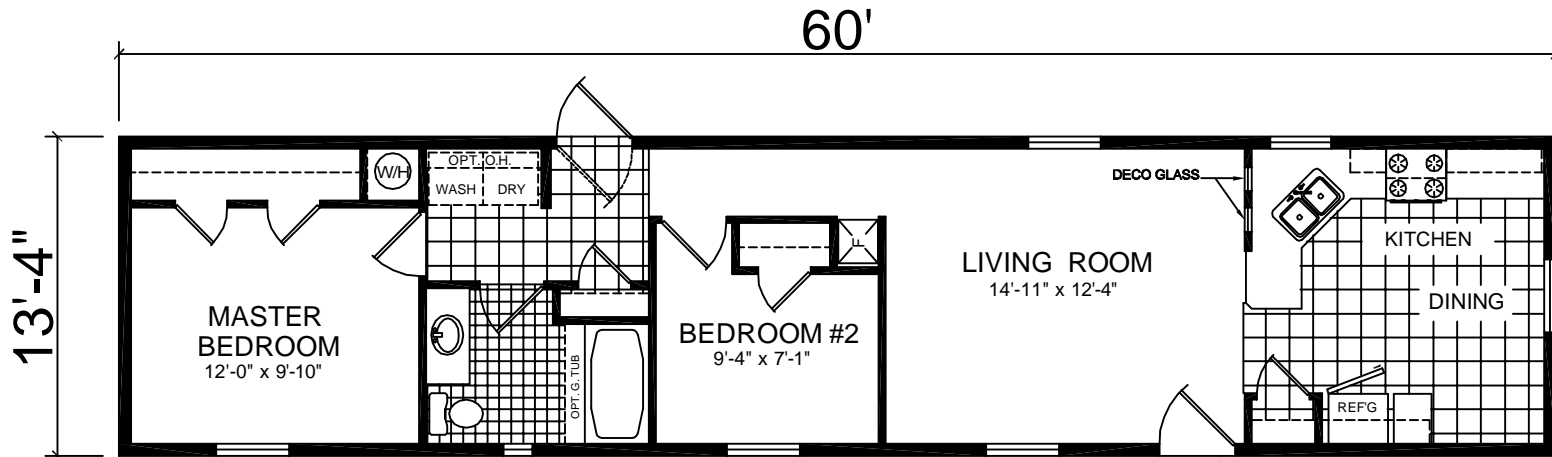

OPT. KITCHEN

13'-4"

60'

MODEL 013

2 BEDROOM, 1 BATH
TOTAL AREA: 800 SQ. FT

OPT. WALK-A-BAY