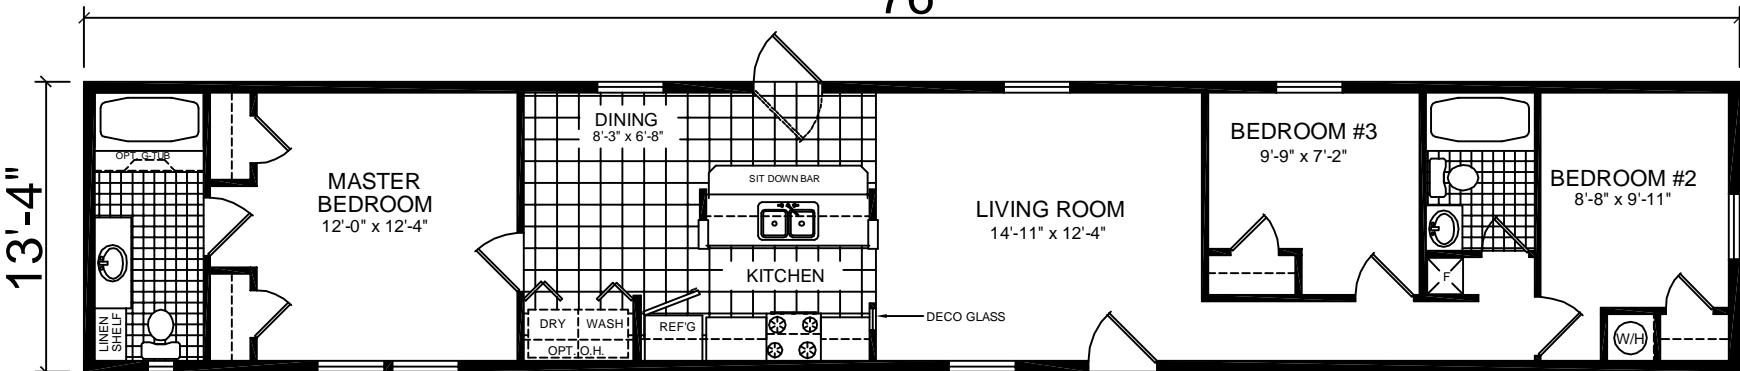

OPT. M. BATH

OPT. SL. GL. DOOR

OPT. WALK-A-BAY

OPT. KITCHEN

76'

MODEL 024

3 BEDROOM, 2 BATH

TOTAL AREA: 1013 SQ. FT