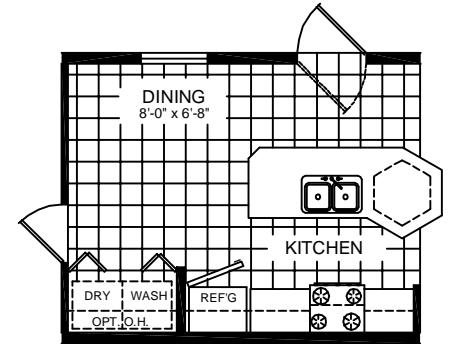

OPT. M. BATH

OPT. SL. GL. DOOR

OPT. WALK-A-BAY

OPT. KITCHEN

76'

MODEL 024

3 BEDROOM, 2 BATH

TOTAL AREA: 1013 SQ. FT