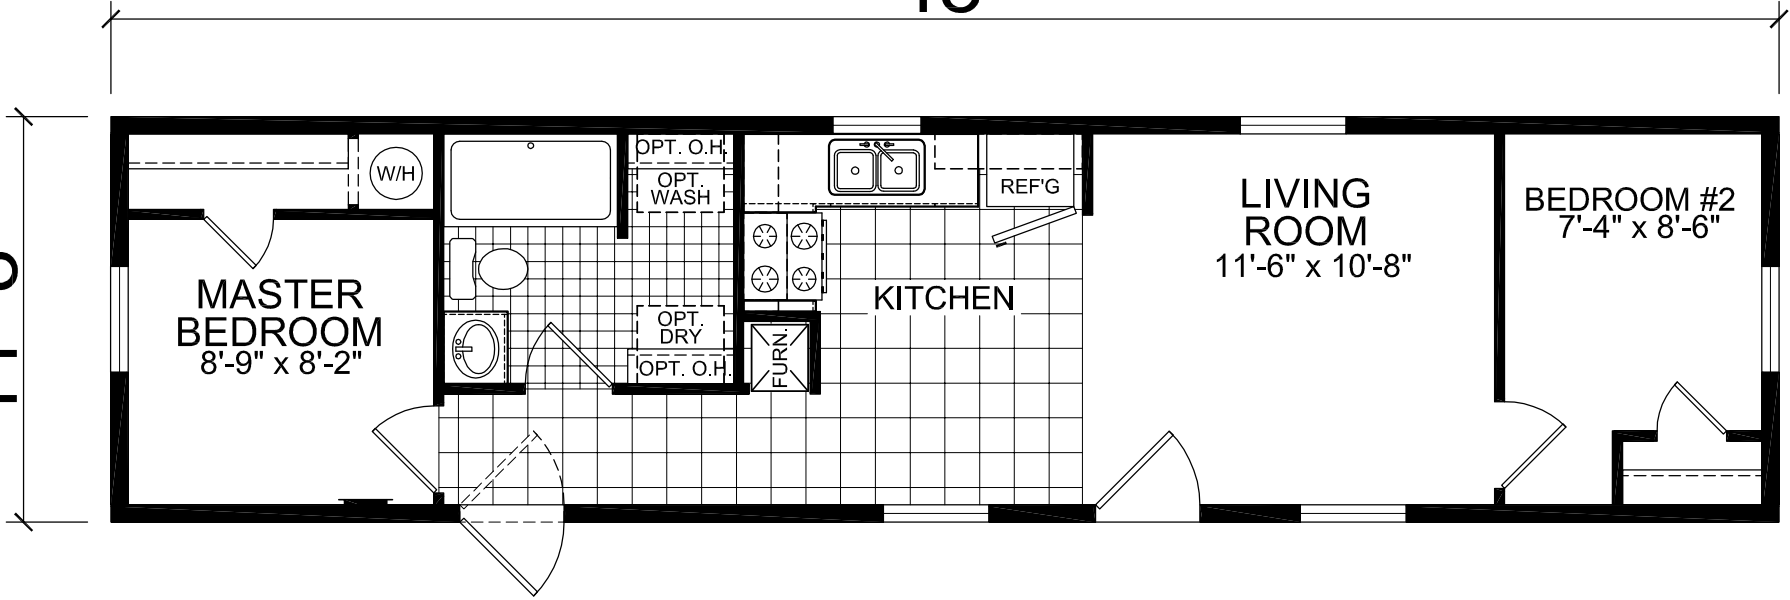

48'

11'-8"

MODEL 038

2 BEDROOM, 1 BATH
TOTAL AREA: 560 SQ. FT.