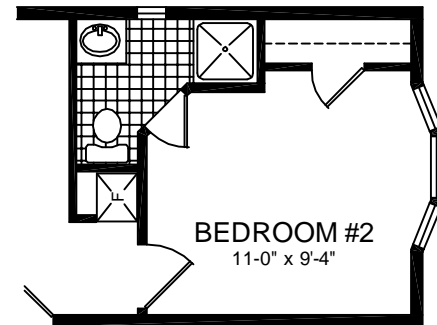

MODEL 365

2 BEDROOM, 2 BATH
TOTAL AREA: 853 SQ. FT

OPT. WALK-A-BAY