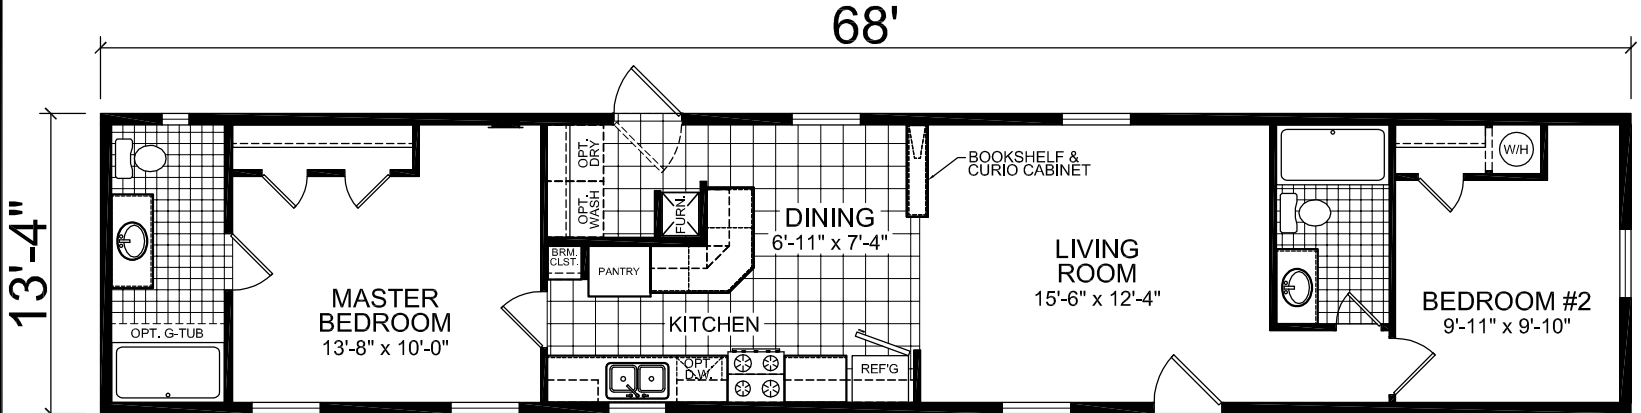

OPT. MASTER BATH

**MODEL 390**  
 2 BEDROOM, 2 BATH  
 TOTAL AREA: 907 SQ. FT.

OPT. WALK-A-BAY