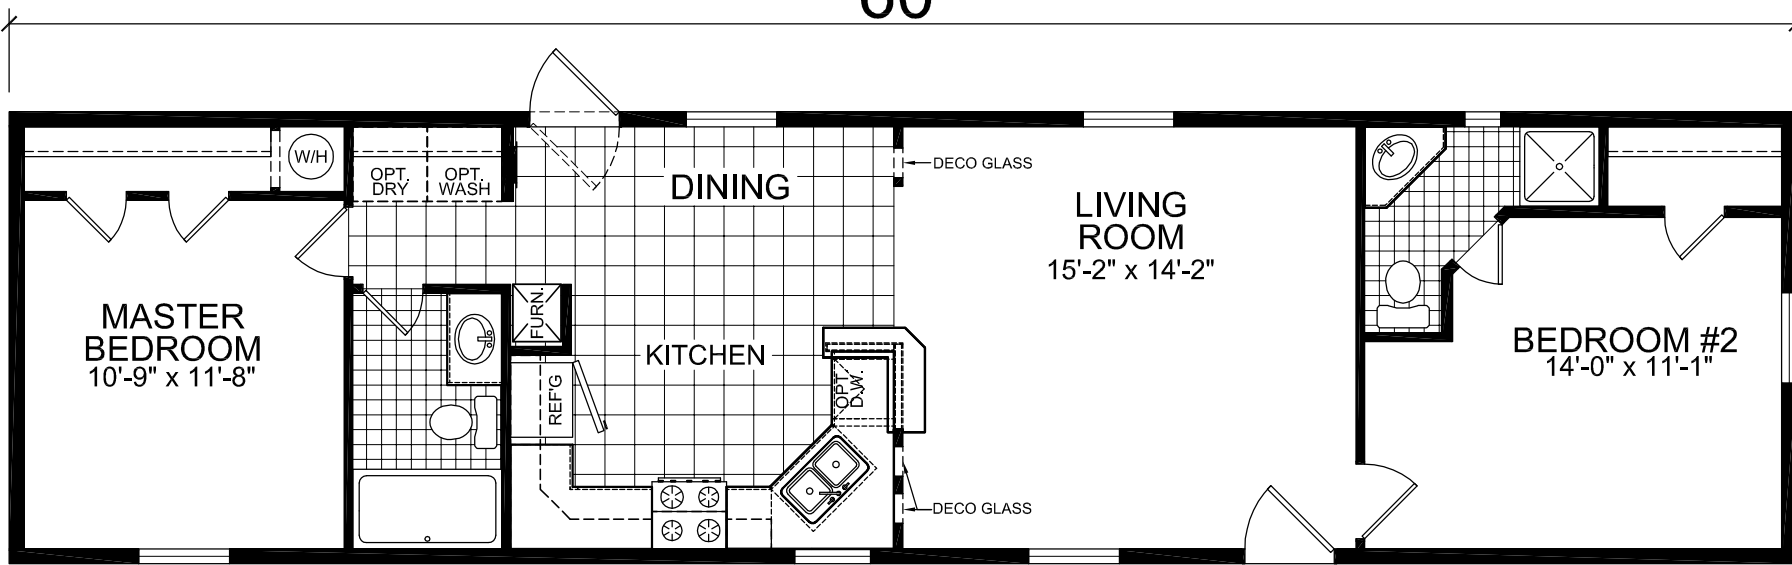

OPT. WALK-A-BAY

60'

15'-2"

MODEL 546

2 BEDROOM, 2 BATH
TOTAL AREA: 910 SQ. FT.